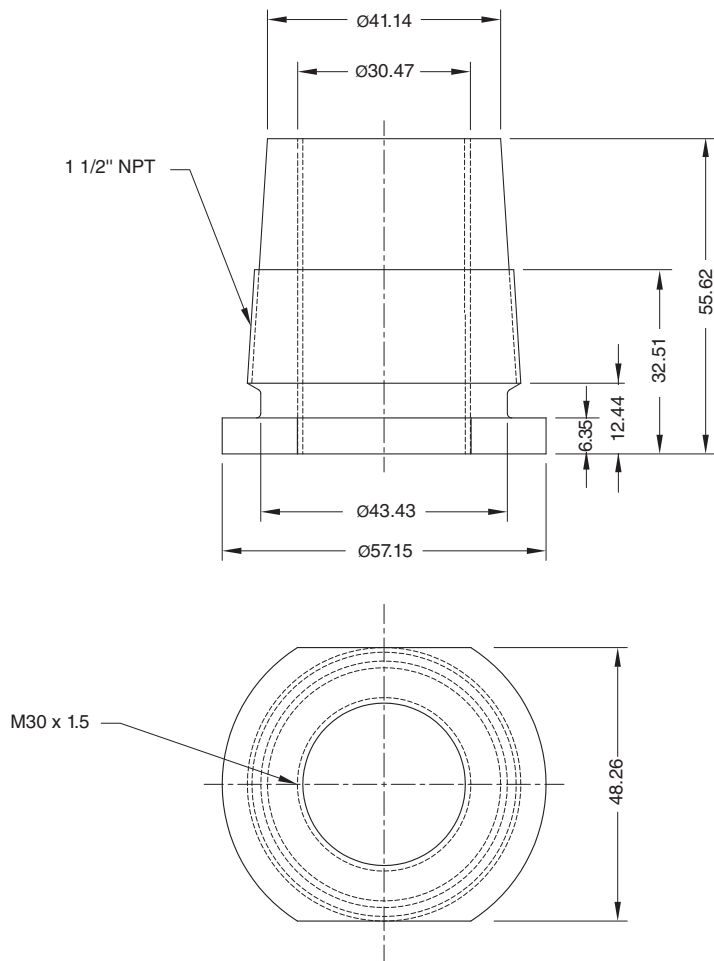

# Sensor well

## M-105

- For use with 30GM series Ultrasonic sensors
- sensor not included

Sensor well

### Dimensions