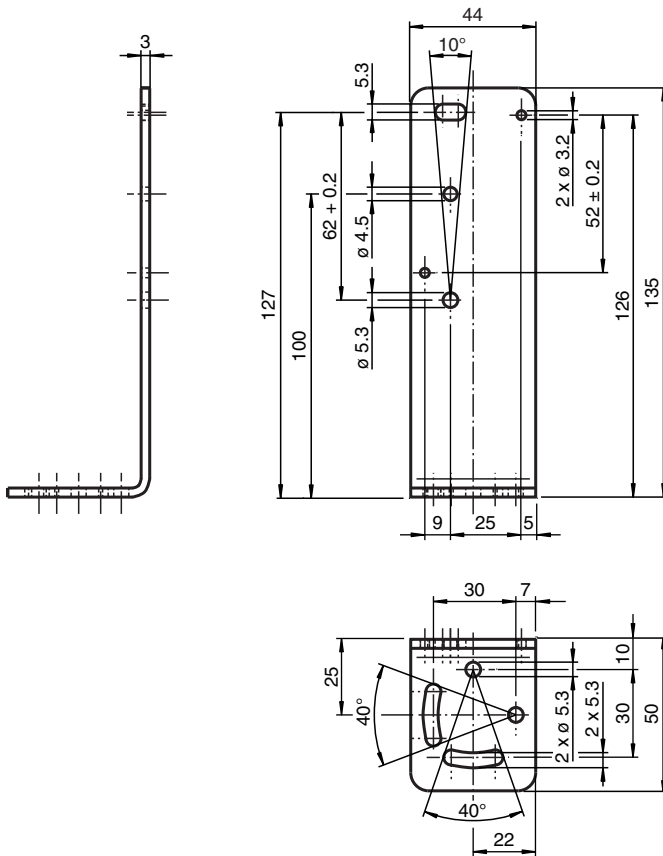

Mounting aid

OMH-22

- Mounting bracket
- Simple and fast mounting

Mounting aid for RL* series

Dimensions

Technical Data

Mechanical specifications

Material	black anodized aluminum
Mass	approx. 180 g