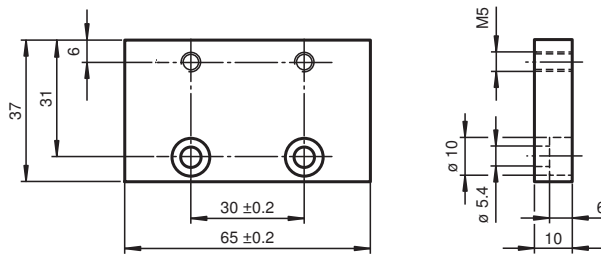

Adapter plate MH-BT65B

■ PVC adapter plate

Adapter plate

Dimensions

Technical Data

Mechanical specifications

Material	PVC
Mounting screw	cylinder head screws DIN 912 (2 pieces M5 x 12) with hexagon socket

Release date: 2021-01-13 Date of issue: 2021-01-13 Filename: 181385_eng.pdf