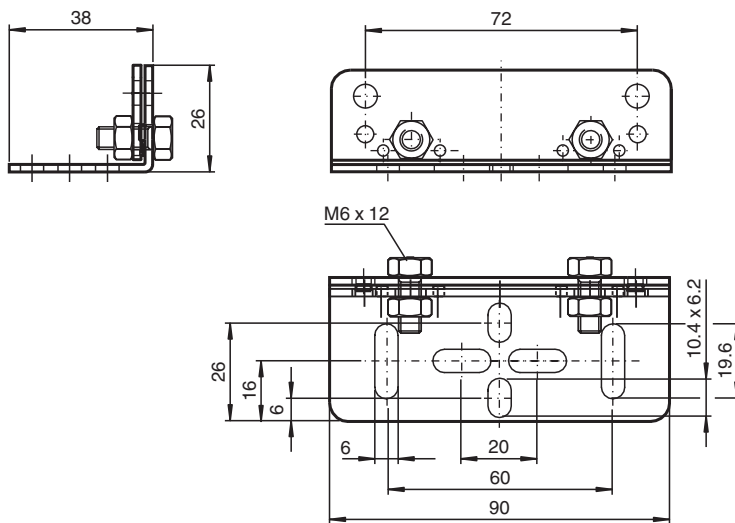

WCS mounting bracket system

WCS-MB

- Mounting bracket for code rail, straight

Mounting bracket, straight

Dimensions

Technical Data

Ambient conditions

Ambient temperature -40 ... 100 °C (-40 ... 212 °F)

Mechanical specifications

Material thickness 2 mm

Material Metal sheet (steel), zinc-plated

Mass 125 g