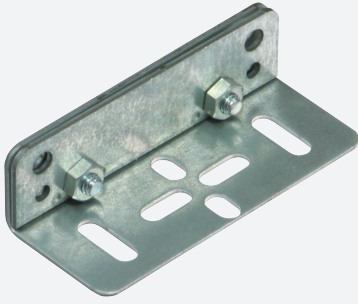

WCS mounting bracket system

WCS-MB

- Mounting bracket for code rail, straight

Mounting bracket, straight

Dimensions

Technical Data

Ambient conditions

Ambient temperature -40 ... 100 °C (-40 ... 212 °F)

Mechanical specifications

Material thickness 2 mm

Material Metal sheet (steel), zinc-plated

Mass 125 g