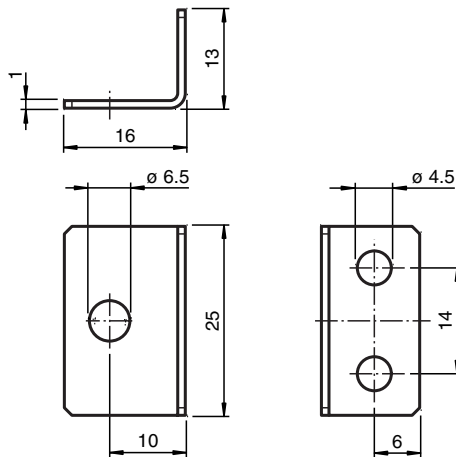

Mounting aid OMH-LL-M6

- Wide selection of mating fiber optic cables
- Thread M6
- Simple and fast mounting

Mounting bracket for fiber optic cable, M6 thread

Dimensions

Technical Data

General specifications	
Inside diameter	6 mm
Mechanical specifications	
Material	Stainless steel
Mass	approx. 10 g
Dimensions	25 mm x 16 mm x 13 mm
Suitable series	
Series	Fiberoptics