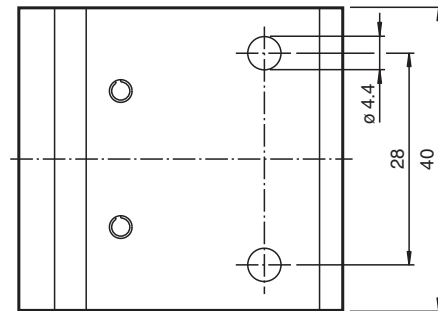

Mounting aid OMH-SLCT-01

- Mounting bracket
- Simple and fast mounting

Quick clamp and adjustment system

Dimensions

Technical Data

Mechanical specifications

Material	Aluminum
Mass	approx. 36 g

General information

Scope of delivery	Mounting bracket ; 1 Slotted plate ; 4 T-slides ; Screw kit
-------------------	---

Release date: 2020-09-30 Date of issue: 2020-10-06 Filename: 208706_eng.pdf

Refer to "General Notes Relating to Pepperl+Fuchs Product Information".