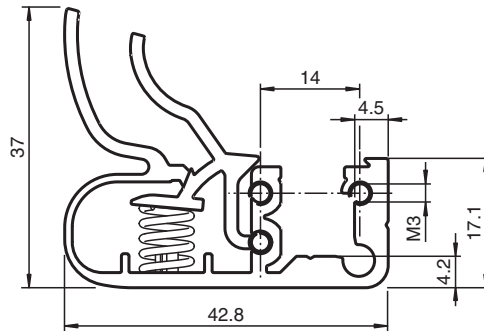

Mounting aid OMH-SLCT-01

- Mounting bracket
- Simple and fast mounting

Quick clamp and adjustment system

Dimensions

Technical Data

Mechanical specifications

Material	Aluminum
Mass	approx. 36 g

General information

Scope of delivery	Mounting bracket ; 1 Slotted plate ; 4 T-slides ; Screw kit
-------------------	---

Release date: 2020-09-30 Date of issue: 2020-10-06 Filename: 208706_eng.pdf

Refer to "General Notes Relating to Pepperl+Fuchs Product Information".

Rear view and lateral mounting.

Mounting

Each package comes with a slotted plate.

To prevent the t-slides from clipping into the upper hole, cover the hole with the slotted plate.

Then slide the t-slides into the guide.