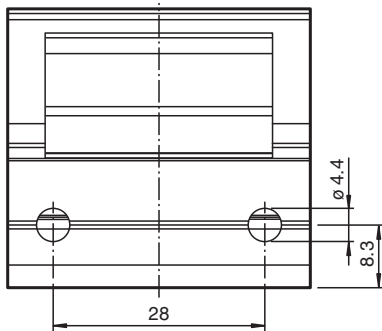

Mounting aid OMH-SLCT-01

- Mounting bracket
- Simple and fast mounting

Quick clamp and adjustment system

Dimensions

Technical Data

Mechanical specifications

Material	Aluminum
Mass	approx. 36 g

General information

Scope of delivery	Mounting bracket ; 1 Slotted plate ; 4 T-slides ; Screw kit
-------------------	---

Release date: 2020-09-30 Date of issue: 2020-10-06 Filename: 208706_eng.pdf

Refer to "General Notes Relating to Pepperl+Fuchs Product Information".