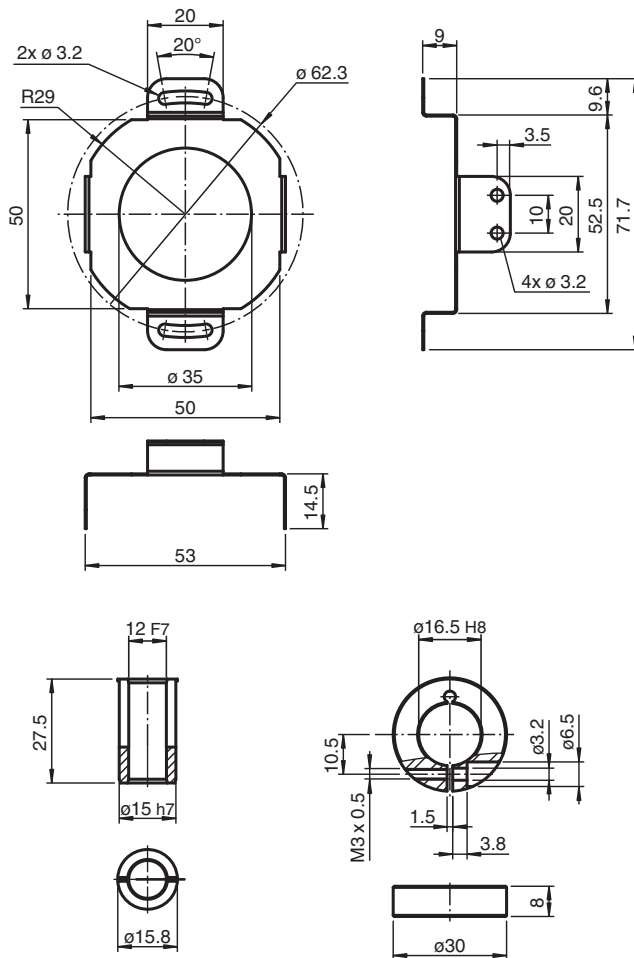

Torque rest

ACC-PACK-ABS-_S_58 ø12

Accessories set for Ø58 absolut rotary encoder with recessed hollow shaft 12 mm

Dimensions

Technical Data

General information

Release date: 2022-11-22 Date of issue: 2022-12-12 Filename: 208957_eng.pdf

Singapore: +65 6779 9091
fa-info@sg.pepperl-fuchs.com

PF PEPPERL+FUCHS

Technical Data

Scope of delivery	1 Torque rest 58 mm 1 clamping ring 1 reducing adapter to 12 mm 4 cylinder head screws M3 x 6
-------------------	--