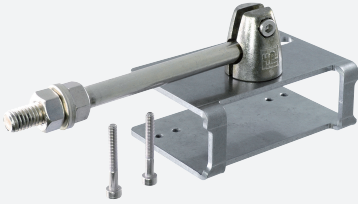

Mounting aid OMH-RL29-06

- Mounting aid with threaded rod M10 and turnable head
- Simple and fast mounting
- Supplied with mounting material
- Sturdy construction

Mounting bracket

Dimensions

Technical Data

Mechanical specifications

Material	Stainless steel
Mounting	Mounting accessories included
Suitable series	
Series	Series 28/29

Release date: 2020-03-23 Date of issue: 2020-06-30 Filename: 220110_eng.pdf