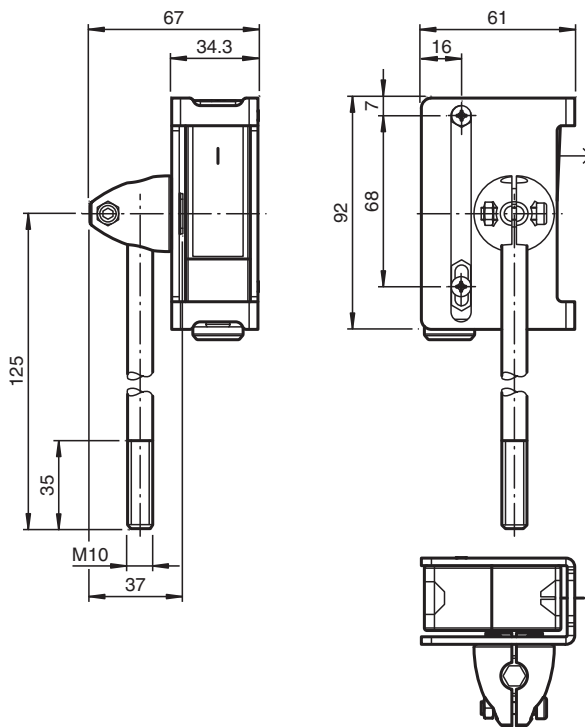

Mounting aid OMH-RL29-06

- Mounting aid with threaded rod M10 and turnable head
- Simple and fast mounting
- Supplied with mounting material
- Sturdy construction

Mounting bracket

Dimensions

Technical Data