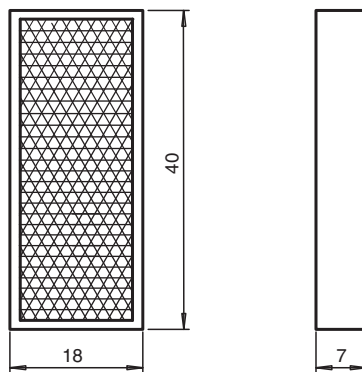

Reflector REF-H18x40

- Rectangular design

Reflector, rectangular 40 mm x 18 mm

Dimensions

Technical Data

General specifications	
Construction type	rectangular
Ambient conditions	
Ambient temperature	-20 ... 60 °C (-4 ... 140 °F)
Mechanical specifications	
Material	PMMA/ABS
Dimensions	40 mm x 18 mm x 7 mm