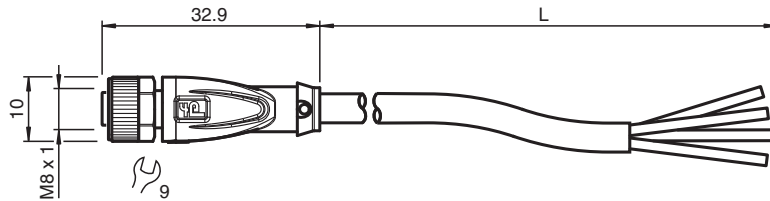

Female cordset

V31-GM-70M-PVC

- Degree of protection IP68
- Specific design protects against loosening and inaccurate installation

Female cordset single-ended M8 straight A-coded, 4-pin, PVC cable grey

Dimensions

Technical Data

General specifications

Connector 1	
Connection	socket
Construction type	M8
Style	straight
Locking	screw connection
Number of pins	4
Coding	A-coded
Connector 2	
Connection	cable end

Electrical specifications

Operating voltage	U_B	max. 30 V AC/DC
Operating current	I_B	max. 3 A

Conformity

Degree of protection	EN 60529
Plug connection	connector M8 x 1 : IEC 61076-2-104

Ambient conditions

Ambient temperature	
Plug connector	-40 ... 90 °C (-40 ... 194 °F)
Cable, fixed	-40 ... 70 °C (-40 ... 158 °F)
Cable, flexing	-5 ... 70 °C (23 ... 158 °F)
Pollution degree	3

Technical Data

Tightening torque		0.4 Nm
Loosening protection		available
Tool installation		straight knurling and hexagon nut SW = 9 mm
Mating cycles		min. 100
Degree of protection		IP68
Cable		according to IEC/EN 60228 (DIN VDE 0295) class 5
Sheath diameter		4.3 mm
Bending radius		> 15 x cable diameter, moving > 10 x cable diameter, fixed
Sheath stripping force		max. 80 N / 300 mm
Sheath color		grey (similar to RAL 7001)
Number of cores		4
Core cross section		0.25 mm ²
Cores color		Core 1: brown Core 2: white Core 3: blue Core 4: black
Core construction		14 x 0.15 mm Ø
Length	L	70 m
Cable code		Li YY 4 x 0,25
Material		
Plug connector		
Screw connection		Zinc diecast, nickel-plated
Body		TPU, black
Seal		FKM
Contact surface		gold plated (Au)
Flammability		V-2
Cable		
Sheathing		PVC
Core insulation		PVC
Flammability		flame-resistant