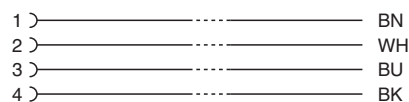

Technical Data

Tightening torque		0.4 Nm
Loosening protection		available
Tool installation		straight knurling and hexagon nut SW = 9 mm
Mating cycles		min. 100
Degree of protection		IP68
Cable		according to IEC/EN 60228 (DIN VDE 0295) class 5
Sheath diameter		4.3 mm
Bending radius		> 15 x cable diameter, moving > 10 x cable diameter, fixed
Sheath stripping force		max. 80 N / 300 mm
Sheath color		grey (similar to RAL 7001)
Number of cores		4
Core cross section		0.25 mm²
Cores color		Core 1: brown Core 2: white Core 3: blue Core 4: black
Core construction		14 x 0.15 mm Ø
Length	L	70 m
Cable code		Li YY 4 x 0,25
Material		
Plug connector		
Screw connection		Zinc diecast, nickel-plated
Body		TPU, black
Seal		FKM
Contact surface		gold plated (Au)
Flammability		V-2
Cable		
Sheathing		PVC
Core insulation		PVC
Flammability		flame-resistant

Connection

Accessories

	MH V3-SCREWDRIVER	Torque screwdriver (0.4 Nm)
	MH V3-BIT M8	plug-in cap for M8
	V1/V3-LABELHOLDER	Label holder
	V1/V3-LABEL	Label plate