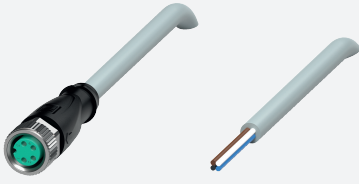

Female cordset

V31-GM-70M-PVC

- Degree of protection IP68
- Specific design protects against loosening and inaccurate installation

Female cordset single-ended M8 straight A-coded, 4-pin, PVC cable grey

Dimensions

Technical Data

General specifications

Connector 1	
Connection	socket
Construction type	M8
Style	straight
Locking	screw connection
Number of pins	4
Coding	A-coded
Connector 2	
Connection	cable end

Electrical specifications

Operating voltage	U_B	max. 30 V AC/DC
Operating current	I_B	max. 3 A

Conformity

Degree of protection	EN 60529
Plug connection	connector M8 x 1 : IEC 61076-2-104

Ambient conditions

Ambient temperature	
Plug connector	-40 ... 90 °C (-40 ... 194 °F)
Cable, fixed	-40 ... 70 °C (-40 ... 158 °F)
Cable, flexing	-5 ... 70 °C (23 ... 158 °F)
Pollution degree	3

Technical Data

Tightening torque		0.4 Nm
Loosening protection		available
Tool installation		straight knurling and hexagon nut SW = 9 mm
Mating cycles		min. 100
Degree of protection		IP68
Cable		according to IEC/EN 60228 (DIN VDE 0295) class 5
Sheath diameter		4.3 mm
Bending radius		> 15 x cable diameter, moving > 10 x cable diameter, fixed
Sheath stripping force		max. 80 N / 300 mm
Sheath color		grey (similar to RAL 7001)
Number of cores		4
Core cross section		0.25 mm ²
Cores color		Core 1: brown Core 2: white Core 3: blue Core 4: black
Core construction		14 x 0.15 mm Ø
Length	L	70 m
Cable code		Li YY 4 x 0,25
Material		
Plug connector		
Screw connection		Zinc diecast, nickel-plated
Body		TPU, black
Seal		FKM
Contact surface		gold plated (Au)
Flammability		V-2
Cable		
Sheathing		PVC
Core insulation		PVC
Flammability		flame-resistant