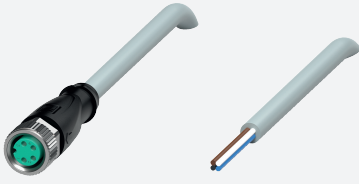

Female cordset

V31-GM-1M-PVC

- Degree of protection IP68
- Specific design protects against loosening and inaccurate installation

Female cordset single-ended M8 straight A-coded, 4-pin, PVC cable grey

Dimensions

Technical Data

General specifications

Connector 1	
Connection	socket
Construction type	M8
Style	straight
Locking	screw connection
Number of pins	4
Coding	A-coded
Connector 2	
Connection	cable end

Electrical specifications

Operating voltage	U_B	max. 30 V AC/DC
Operating current	I_B	max. 3 A

Conformity

Degree of protection	EN 60529
Plug connection	connector M8 x 1 : IEC 61076-2-104

Ambient conditions

Ambient temperature	
Plug connector	-40 ... 90 °C (-40 ... 194 °F)
Cable, fixed	-40 ... 70 °C (-40 ... 158 °F)
Cable, flexing	-5 ... 70 °C (23 ... 158 °F)
Pollution degree	3

Technical Data

Tightening torque		0.4 Nm
Loosening protection		available
Tool installation		straight knurling and hexagon nut SW = 9 mm
Mating cycles		min. 100
Degree of protection		IP68
Cable		according to IEC/EN 60228 (DIN VDE 0295) class 5
Sheath diameter		4.3 mm
Bending radius		> 15 x cable diameter, moving > 10 x cable diameter, fixed
Sheath stripping force		max. 80 N / 300 mm
Sheath color		grey (similar to RAL 7001)
Number of cores		4
Core cross section		0.25 mm ²
Cores color		Core 1: brown Core 2: white Core 3: blue Core 4: black
Core construction		14 x 0.15 mm Ø
Length	L	1 m
Cable code		Li YY 4 x 0,25
Material		
Plug connector		
Screw connection		Zinc diecast, nickel-plated
Body		TPU, black
Seal		FKM
Contact surface		gold plated (Au)
Flammability		V-2
Cable		
Sheathing		PVC
Core insulation		PVC
Flammability		flame-resistant