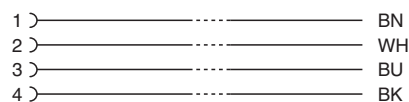

Technical Data

Tightening torque		0.4 Nm
Loosening protection		available
Tool installation		straight knurling and hexagon nut SW = 9 mm
Mating cycles		min. 100
Degree of protection		IP68
Cable		according to IEC/EN 60228 (DIN VDE 0295) class 5
Sheath diameter		4.3 mm
Bending radius		> 15 x cable diameter, moving > 10 x cable diameter, fixed
Sheath stripping force		max. 80 N / 300 mm
Sheath color		grey (similar to RAL 7001)
Number of cores		4
Core cross section		0.25 mm²
Cores color		Core 1: brown Core 2: white Core 3: blue Core 4: black
Core construction		14 x 0.15 mm Ø
Length	L	1 m
Cable code		Li YY 4 x 0,25
Material		
Plug connector		
Screw connection		Zinc diecast, nickel-plated
Body		TPU, black
Seal		FKM
Contact surface		gold plated (Au)
Flammability		V-2
Cable		
Sheathing		PVC
Core insulation		PVC
Flammability		flame-resistant

Connection

Accessories

	MH V3-SCREWDRIVER	Torque screwdriver (0.4 Nm)
	MH V3-BIT M8	plug-in cap for M8
	V1/V3-LABELHOLDER	Label holder
	V1/V3-LABEL	Label plate