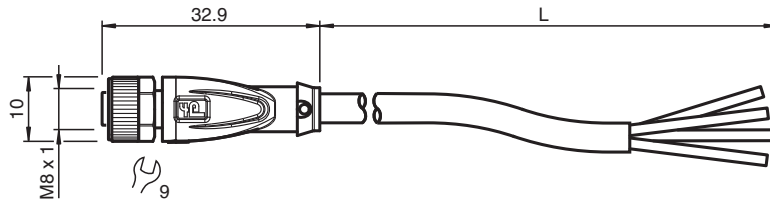

Female cordset

V31-GM-1M-PVC

- Degree of protection IP68
- Specific design protects against loosening and inaccurate installation

Female cordset single-ended M8 straight A-coded, 4-pin, PVC cable grey

Dimensions

Technical Data

General specifications

Connector 1	
Connection	socket
Construction type	M8
Style	straight
Locking	screw connection
Number of pins	4
Coding	A-coded
Connector 2	
Connection	cable end

Electrical specifications

Operating voltage	U_B	max. 30 V AC/DC
Operating current	I_B	max. 3 A

Conformity

Degree of protection	EN 60529
Plug connection	connector M8 x 1 : IEC 61076-2-104

Ambient conditions

Ambient temperature	
Plug connector	-40 ... 90 °C (-40 ... 194 °F)
Cable, fixed	-40 ... 70 °C (-40 ... 158 °F)
Cable, flexing	-5 ... 70 °C (23 ... 158 °F)
Pollution degree	3

Technical Data

Tightening torque		0.4 Nm
Loosening protection		available
Tool installation		straight knurling and hexagon nut SW = 9 mm
Mating cycles		min. 100
Degree of protection		IP68
Cable		according to IEC/EN 60228 (DIN VDE 0295) class 5
Sheath diameter		4.3 mm
Bending radius		> 15 x cable diameter, moving > 10 x cable diameter, fixed
Sheath stripping force		max. 80 N / 300 mm
Sheath color		grey (similar to RAL 7001)
Number of cores		4
Core cross section		0.25 mm ²
Cores color		Core 1: brown Core 2: white Core 3: blue Core 4: black
Core construction		14 x 0.15 mm Ø
Length	L	1 m
Cable code		Li YY 4 x 0,25
Material		
Plug connector		
Screw connection		Zinc diecast, nickel-plated
Body		TPU, black
Seal		FKM
Contact surface		gold plated (Au)
Flammability		V-2
Cable		
Sheathing		PVC
Core insulation		PVC
Flammability		flame-resistant