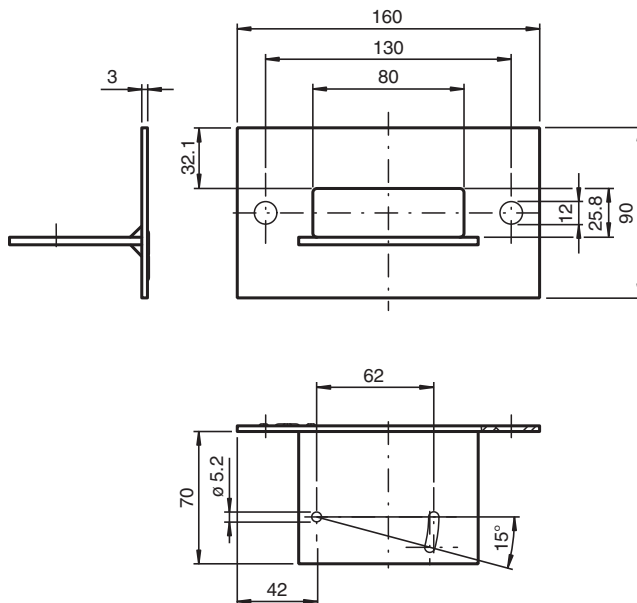

## OMH-RL28

- Mounting bracket
- Simple and fast mounting

Retainer

### Dimensions