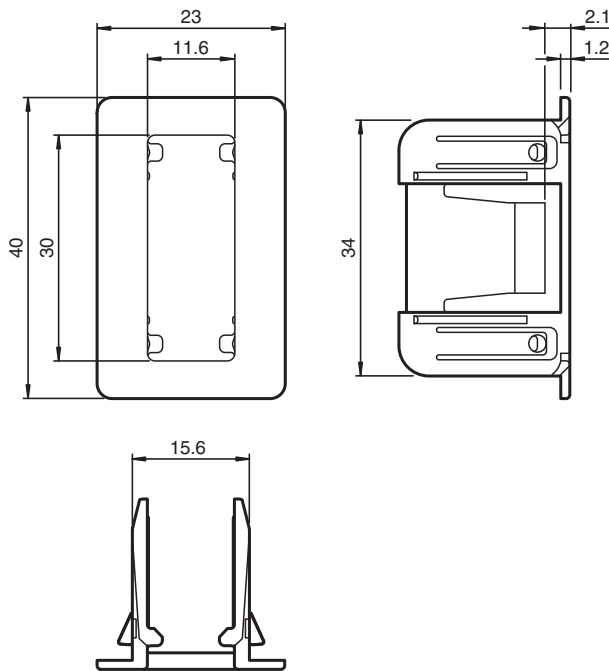

## OMH-ML100-08

- Plug-in bracket
- Simple installation with snap-in fastener

Mounting aid for ML100 series, Snap-in

### Dimensions

#### Mechanical specifications

Material Plastic , clear

Mass approx. 3 g

Mounting Snap-in