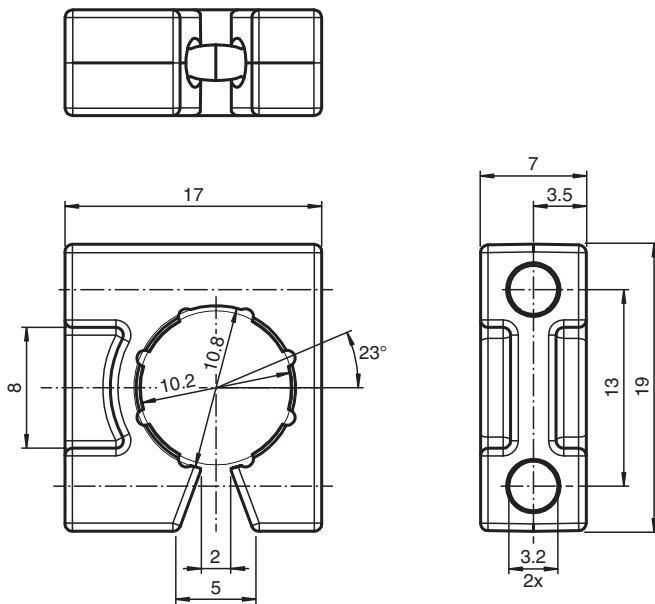

Mounting aid

OMH-R101

- Mounting clamp
- Simple and fast mounting

Mounting Clamp

Dimensions

Technical Data

Mechanical specifications	
Material	plastic
Mass	approx. 1 g
Suitable series	
Series	R101

Release date: 2020-03-24 Date of issue: 2020-06-30 Filename: 281477_eng.pdf