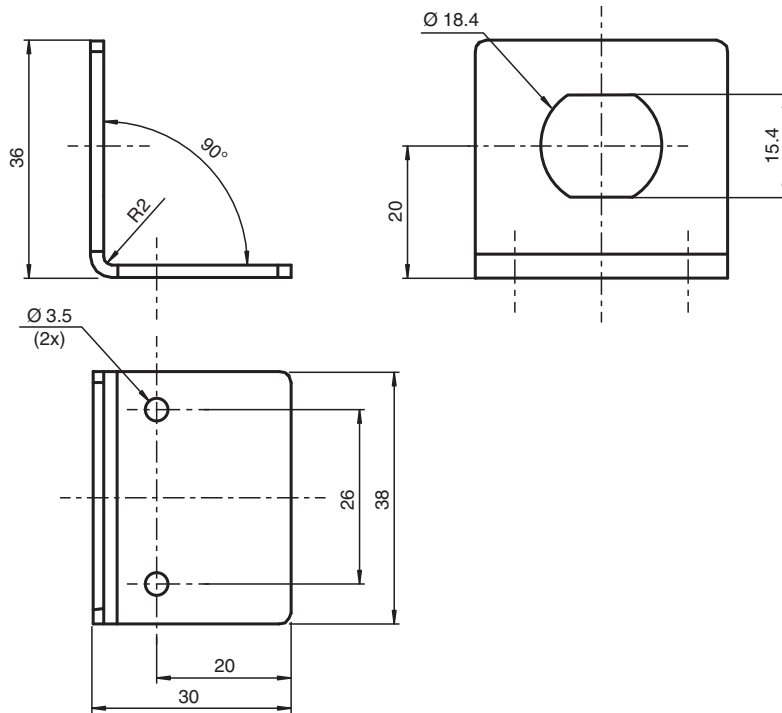

Mounting aid OMH-R103-01

- Mounting bracket
- Simple and fast mounting

Mounting bracket

Dimensions

Technical Data

Mechanical specifications

Material	Stainless steel
----------	-----------------

Release date: 2020-03-24 Date of issue: 2020-06-30 Filename: 299961_eng.pdf