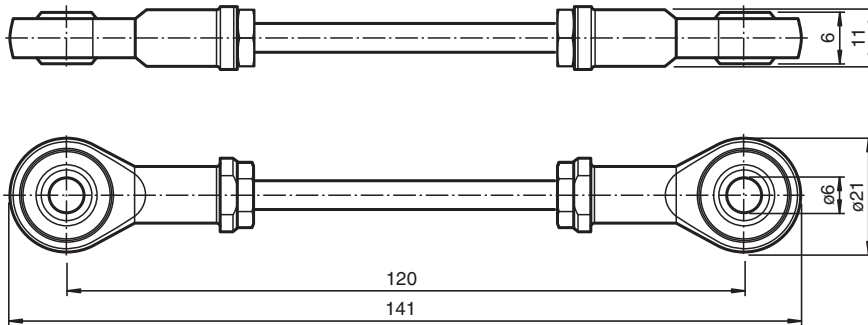

# swivel arm ACC-ROD-ENI11HD-120

swivel arm, 120 mm

## Dimensions

### General information

Scope of delivery

- 1 swivel arm, 120 mm
- 1 hexagon head screw M6 x 25 (ISO 4017)
- 1 hexagon nut M6 (ISO 7040)
- 4 washer M6 (ISO 7090)
- 2 Spacer

Release date: 2022-04-21 Date of issue: 2022-12-12 Filename: 70111287\_eng.pdf