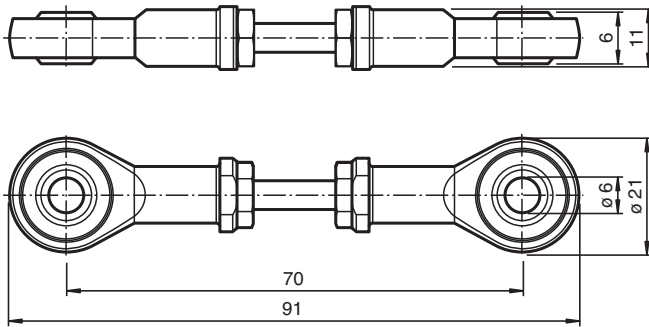

swivel arm ACC-ROD-ENI11HD-070

swivel arm, 70 mm

Dimensions

Technical Data

General information

Scope of delivery

- 1 swivel arm, 70 mm
- 1 hexagon head screw M6 x 25 (ISO 4017)
- 1 hexagon nut M6 (ISO 7040)
- 4 washer M6 (ISO 7090)
- 2 Spacer