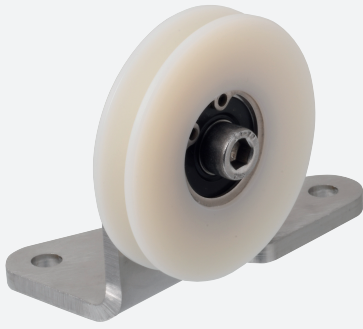

# Guide pulley

## ACC-PUL-ECN-SEP2

- Guide pulley for all cable pull models
- For applications with rope exit  $\geq 3^\circ$
- Ideal for wall mounting
- Breaking ice on the measuring rope
- For bridging edges and obstacles