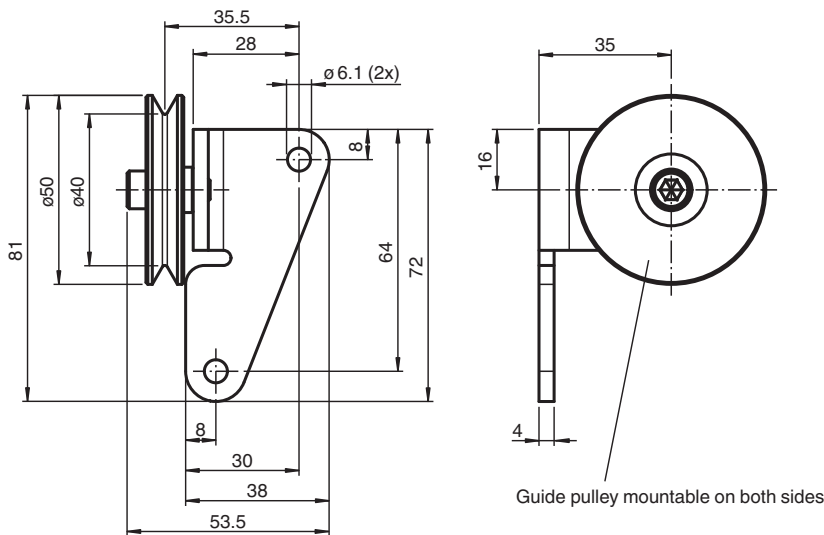

## ACC-PUL-ECN-SEP2

- Guide pulley for all cable pull models
- For applications with rope exit  $\geq 3^\circ$
- Ideal for wall mounting
- Breaking ice on the measuring rope
- For bridging edges and obstacles

### Dimensions

## Technical Data

Scope of delivery	2 allen head srcews M4 x 8 2 allen head srcews M4 x 8
-------------------	--