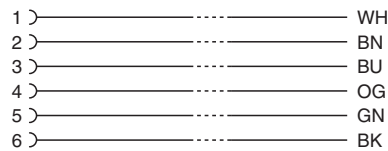

Technical Data

Pollution degree		3
Mechanical specifications		
Plug connector		
Loosening protection		available
Degree of protection		IP68
Cable		according to IEC/EN 60228 (DIN VDE 0295) class 6
Sheath diameter		8.8 mm
Bending radius		> 8 x cable diameter, moving > 4 x cable diameter, fixed
Sheath stripping force		max. 50 N / 300 mm
Sheath color		black (similar to RAL 9005)
Number of cores		6
Core cross section		1.5 mm²
Cores color		Core 1: white Core 2: brown Core 3: blue Core 4: orange Core 5: green Core 6: black
Core construction		84 x 0.15 mm Ø
Length	L	6 m
Cable code		Li 9Y 11Y 6 x 1,5
Material		
PWIS free		yes
Plug connector		
Body		PA, black
Contact surface		Ni
Flammability		V-2
Cable		
Sheathing		PUR based on polyether
Core insulation		PP
UV resistance		yes
Chemical resistance		good
Oil resistance		yes
Microbial resistance		yes
Hydrolysis resistance		yes

Connection

Release date: 2023-09-05 Date of issue: 2023-09-05 Filename: 70116679_eng.pdf