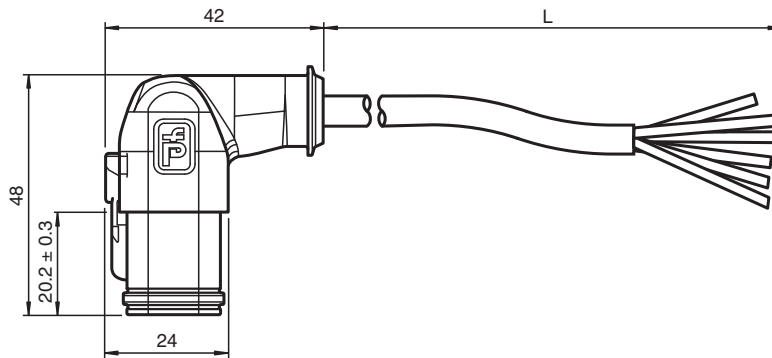

Female cordset DT6S-W-BK6M-PUR/1,5

- Hard-wearing PUR cable
- Degree of protection IP68
- Free of paint wetting interfering substances
- Resistant to microbes and hydrolysis
- UV resistant
- Oil resistant
- Snap locking

Female cordset single-ended Deutsch socket angled, 6-pin, PUR cable black

Dimensions

Technical Data

General specifications

Connector 1		
Connection		socket
Construction type		Deutsch connectors
Style		angled
Locking		snap locking
Number of pins		6
Connector 2		
Connection		cable end

Refer to "General Notes Relating to Pepperl+Fuchs Product Information".

Technical Data

Pollution degree		3
Mechanical specifications		
Plug connector		
Loosening protection		available
Degree of protection		IP68
Cable		according to IEC/EN 60228 (DIN VDE 0295) class 6
Sheath diameter		8.8 mm
Bending radius		> 8 x cable diameter, moving > 4 x cable diameter, fixed
Sheath stripping force		max. 50 N / 300 mm
Sheath color		black (similar to RAL 9005)
Number of cores		6
Core cross section		1.5 mm ²
Cores color		Core 1: white Core 2: brown Core 3: blue Core 4: orange Core 5: green Core 6: black
Core construction		84 x 0.15 mm Ø
Length	L	6 m
Cable code		Li 9Y 11Y 6 x 1,5
Material		
PWIS free		yes
Plug connector		
Body		PA, black
Contact surface		Ni
Flammability		V-2
Cable		
Sheathing		PUR based on polyether
Core insulation		PP
UV resistance		yes
Chemical resistance		good
Oil resistance		yes
Microbial resistance		yes
Hydrolysis resistance		yes