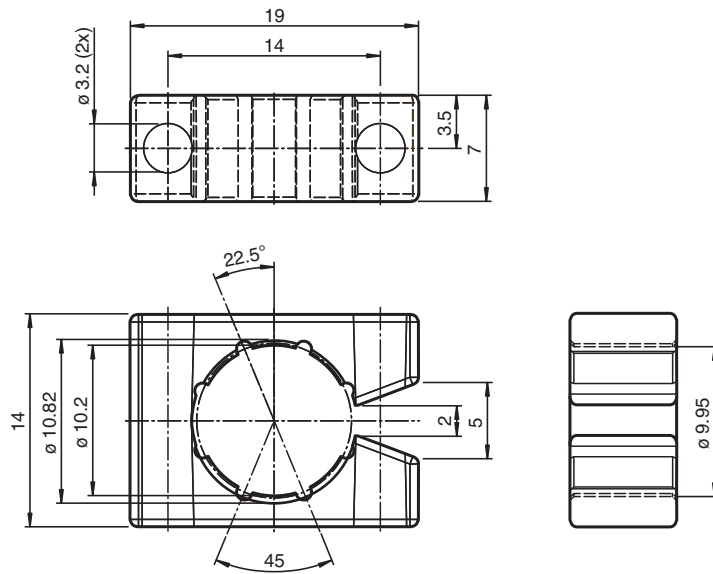

Mounting aid OMH-R101-CD

- Mounting clamp
- Simple and fast mounting

Mounting Clamp

Dimensions

Technical Data

Mechanical specifications

Material	plastic
Mass	approx. 2 g
Suitable series	
Series	R101

Release date: 2022-01-27 Date of issue: 2022-01-27 Filename: 70143553_eng.pdf