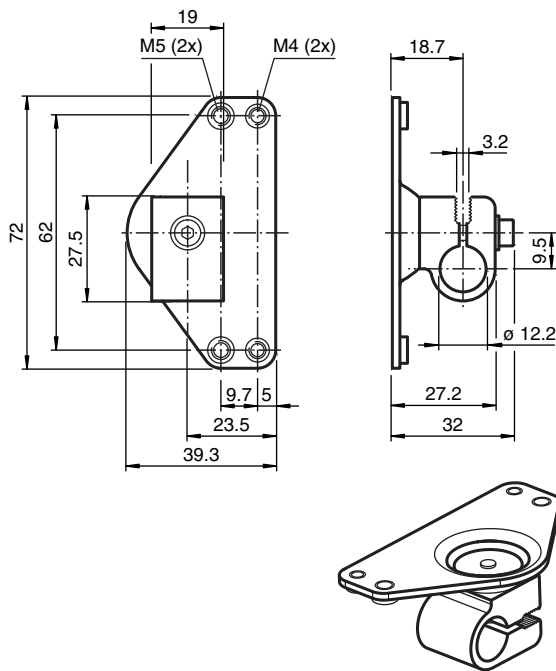

Mounting aid OMH-05

- Bracket for round steel or sheet

Mounting aid for round steel \varnothing 12 mm or sheet 1.5 mm ... 3 mm

Dimensions

Technical Data

Mechanical specifications

Material	Metal sheet (steel), zinc-plated aluminum
Mass	approx. 50 g

Technical Data

Safety Series	SLA28 SL29, SLA29
Reflector series	H75 reflector

Accessories

	OMH-SLCT-12-500	Mounting bracket, muting arm with round rod d=12 mm
---	------------------------	---

Release date: 2020-03-23 Date of issue: 2020-06-29 Filename: 129638_eng.pdf