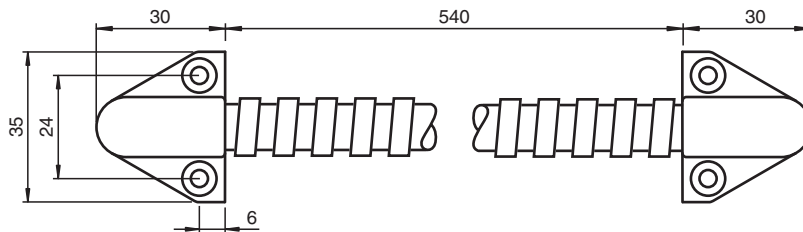

Accessory DGE TopScan-S Cable Loop Basic

- Protection against contamination and damage

Metal cable protector

Dimensions

Technical Data

Mechanical specifications

Material	metal with PVC sheathing black
Dimensions	600 mm