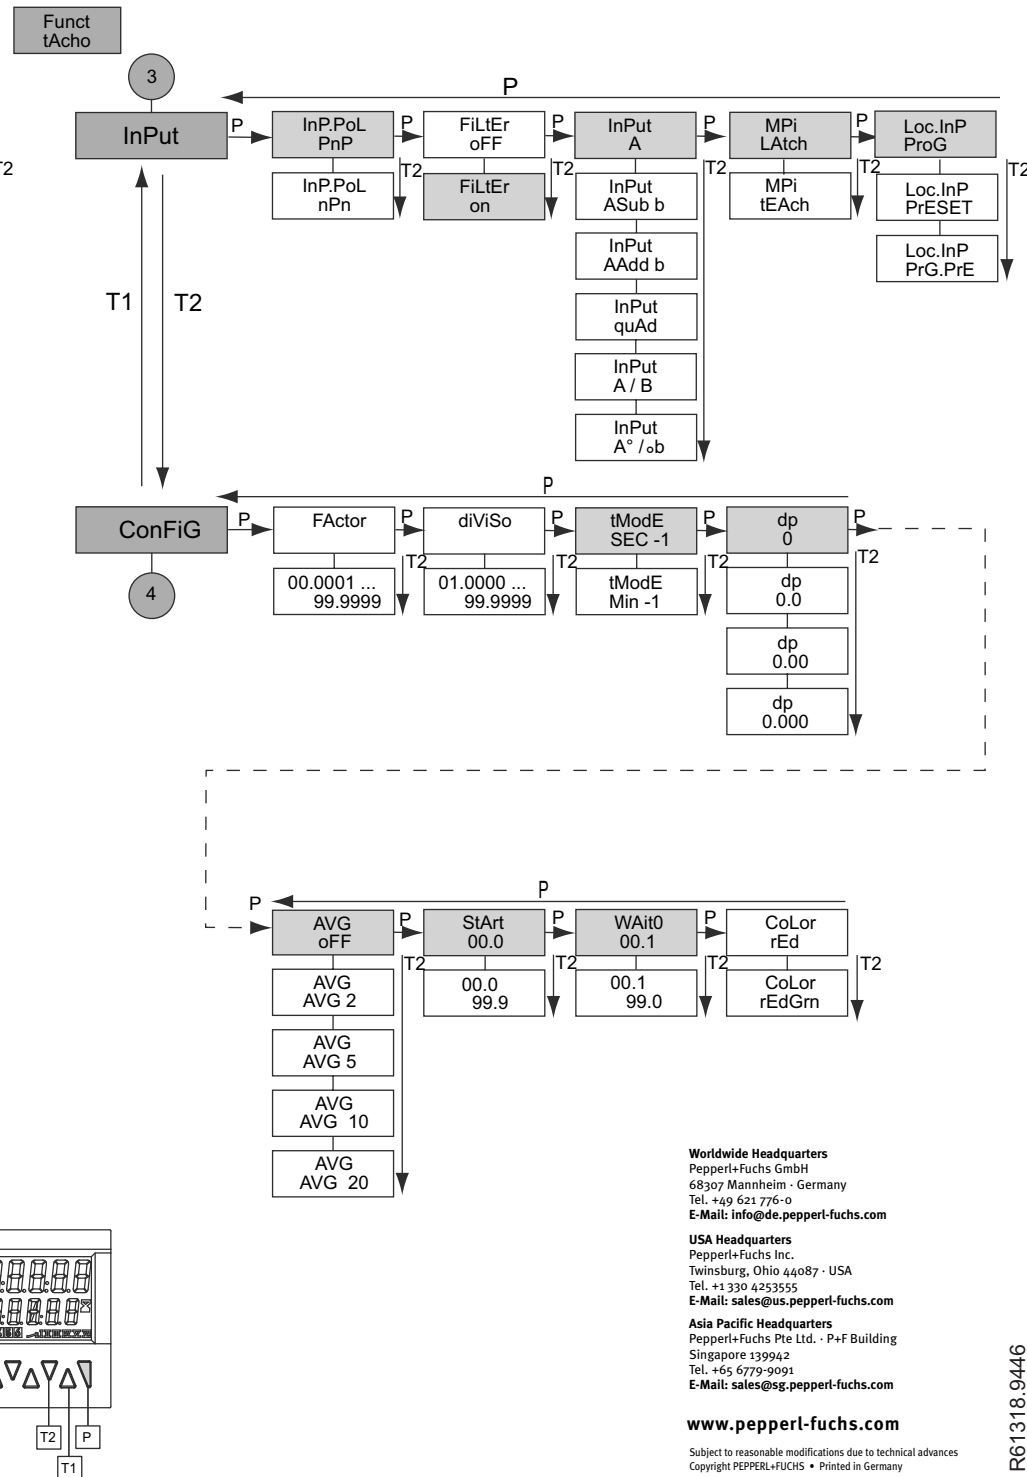

Worldwide Headquarters
Pepperl+Fuchs GmbH
68307 Mannheim · Germany
Tel. +49 621 776-0
E-Mail: info@de.pepperl-fuchs.com

USA Headquarters
Pepperl+Fuchs Inc.
Twinsburg, Ohio 44087 · USA
Tel. +1 330 4253555
E-Mail: sales@us.pepperl-fuchs.com

Asia Pacific Headquarters
Pepperl+Fuchs Pte Ltd. · P+F Building
Singapore 139942
Tel. +65 6779-9091
E-Mail: sales@sg.pepperl-fuchs.com

www.pepperl-fuchs.com