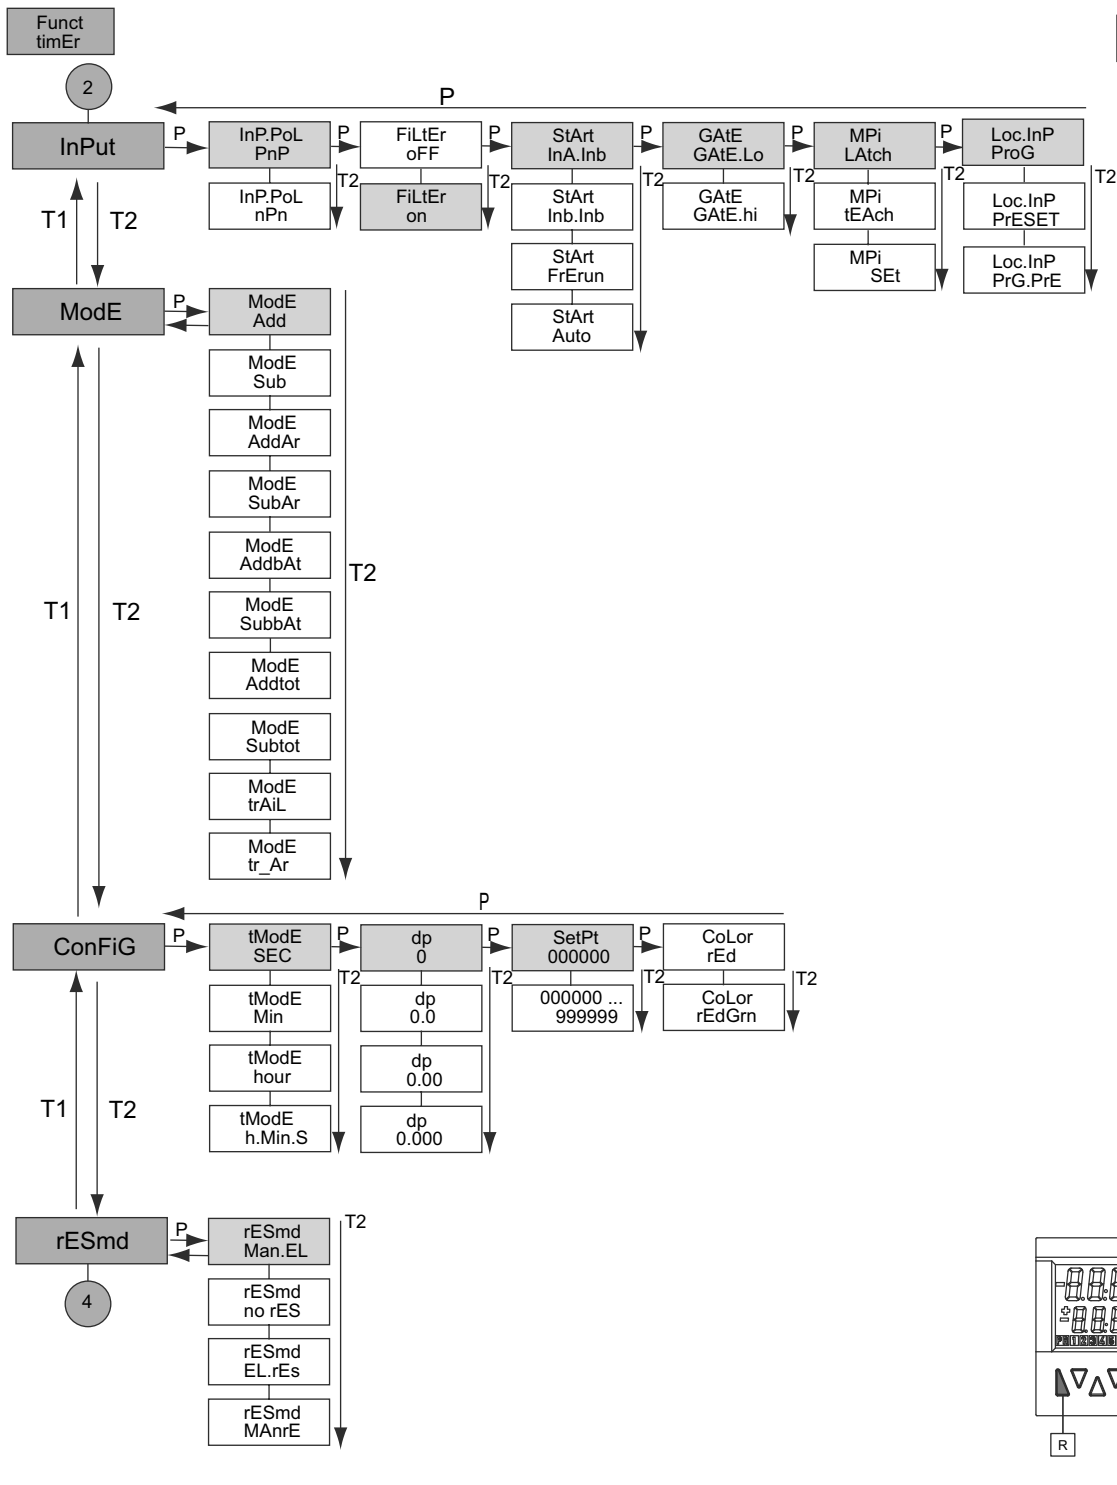

Worldwide Headquarters
Pepperl+Fuchs GmbH
68307 Mannheim · Germany
Tel. +49 621 776-0
E-Mail: info@de.pepperl-fuchs.com

USA Headquarters
Pepperl+Fuchs Inc.
Twinsburg, Ohio 44087 · USA
Tel. +1 330 4253555
E-Mail: sales@us.pepperl-fuchs.com

Asia Pacific Headquarters
Pepperl+Fuchs Pte Ltd. · P+F Building
Singapore 139942
Tel. +65 6779-9091
E-Mail: sales@sg.pepperl-fuchs.com

www.pepperl-fuchs.com