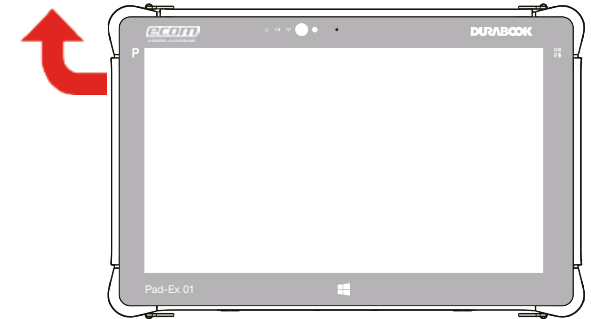

Pad-Ex®: Quick Start Guide

Package Contents

Tablet PC

AC adapter

Power cord

Hand strap

Standard configuration items.

1. Install The Battery
Align and insert the battery into the compartment.

Slide the latch to the lock position to secure the battery.

2. Connect The AC Adapter
The AC adapter powers up the device and charges the battery.

3. Power It On
Click the power button.

Pad-Ex®: Quick Start Guide