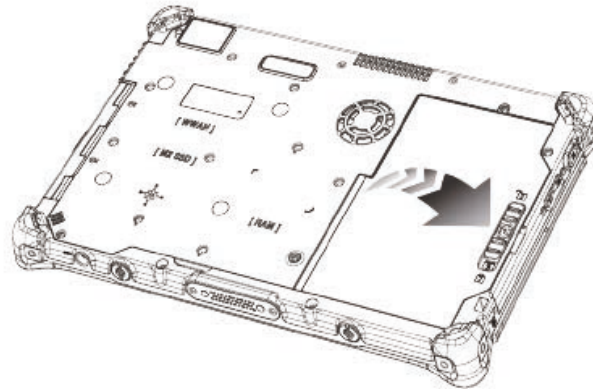

Pad-Ex®: Quick Start Guide

Package Contents

Tablet PC

AC adapter

Power cord

Hand strap

Standard configuration items.

1. Install The Battery
Align and insert the battery into the compartment.

Slide the latch to the lock position to secure the battery.

2. Connect The AC Adapter
The AC adapter powers up the device and charges the battery.

3. Power It On
Click the power button.

Pad-Ex®: Quick Start Guide