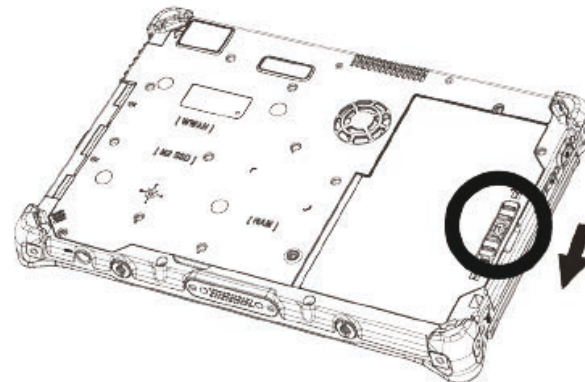

Pad-Ex®: Quick Start Guide

Package Contents

Tablet PC

AC adapter

Power cord

Hand strap

Standard configuration items.

1. Install The Battery
Align and insert the battery into the compartment.

Slide the latch to the lock position to secure the battery.

2. Connect The AC Adapter
The AC adapter powers up the device and charges the battery.

3. Power It On
Click the power button.

Pad-Ex®: Quick Start Guide