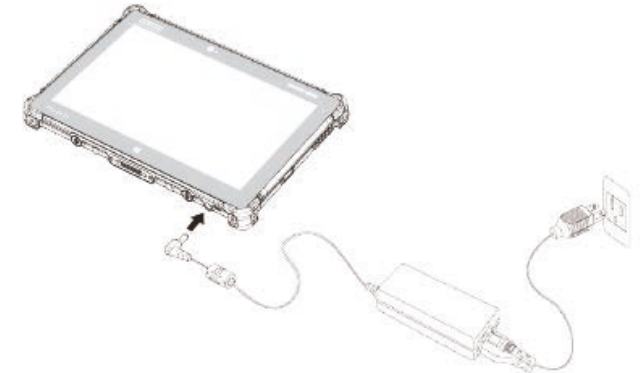

Pad-Ex®: Quick Start Guide

Package Contents

Tablet PC

AC adapter

Power cord

Hand strap

Standard configuration items.

1. Install The Battery
Align and insert the battery into the compartment.

Slide the latch to the lock position to secure the battery.

2. Connect The AC Adapter
The AC adapter powers up the device and charges the battery.

3. Power It On
Click the power button.

Pad-Ex®: Quick Start Guide