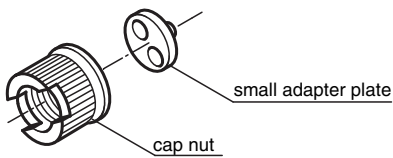

Fiber optic accessories, adapter

OLA18 Adapter

- Fiber optic adapter including metal cap nut

Adaptor for connecting fiberoptic cables to photoelectric sensors

Dimensions

Technical Data

Mechanical specifications	
Material	
Slotted nut	Stainless steel
Spacer disk	plastic
Mass	5 g
Suitable series	
Series	VL18 18GM60 CP18