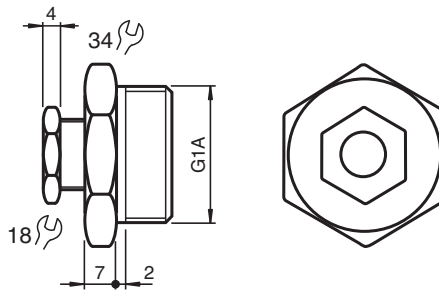

Gland screw connection LFL-Z132

Dimensions

Technical Data

Mechanical specifications

Cable diameter	5 ... 12 mm
Material	brass , PA
Mass	160 g
Process connection	G1A

Release date: 2020-03-20 Date of issue: 2020-09-23 Filename: 044825_eng.pdf