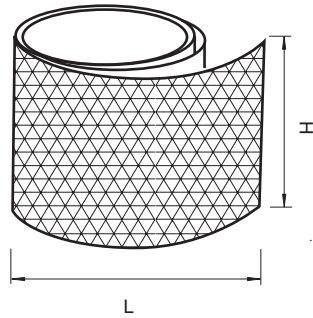

## Reflective tape

### RT1 X 100

- Reflective tape, pre-cut, corner-cube
- 150' rolls available
- Can be cut

Reflective tape

## Dimensions

### Mechanical specifications

Dimensions 1.0" x 100.0" (2.54 x 254 cm)

Mounting self-adhesive

Storage Store cool and dry

Release date: 2022-06-07 Date of issue: 2022-06-07 Filename: 093706\_eng.pdf

Refer to "General Notes Relating to Pepperl+Fuchs Product Information".