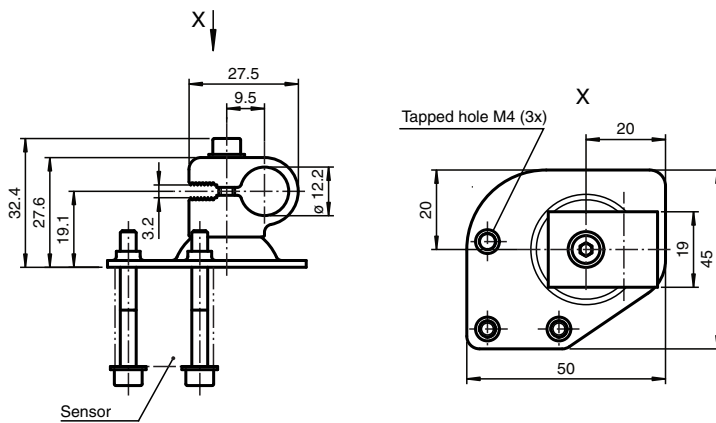

## OMH-02

- Bracket for round steel or sheet

Mounting aid for round steel  $\varnothing$  12 mm or sheet 1.5 mm ... 3 mm

### Dimensions