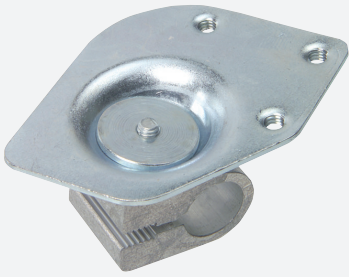

# Mounting aid

## OMH-02

- Bracket for round steel or sheet

Mounting aid for round steel  $\varnothing$  12 mm or sheet 1.5 mm ... 3 mm

### Dimensions

#### Mechanical specifications

Material	Metal sheet (steel), zinc-plated aluminum
Mass	approx. 50 g
<b>Suitable series</b>	
Series	VariKont M