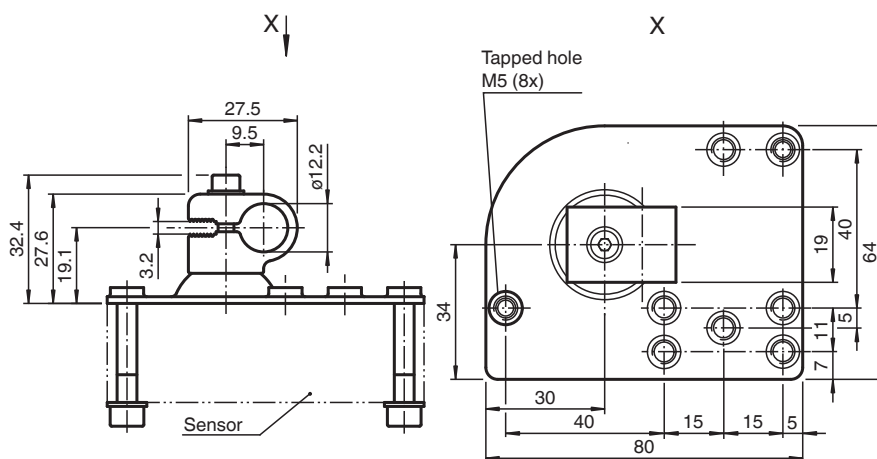

Mounting aid OMH-03

- Bracket for round steel or sheet

Mounting aid for round steel \varnothing 12 mm or sheet 1.5 mm ... 3 mm

Dimensions

Technical Data

Mechanical specifications	
Material	Metal sheet (steel), zinc-plated aluminum
Mass	approx. 85 g
Suitable series	
Series	RL36 RL39 EDM3,5 EDM5 EDM20

Accessories

	OMH-SLCT-12-500	Mounting bracket, muting arm with round rod d=12 mm
---	------------------------	---

Release date: 2020-03-20 Date of issue: 2020-06-29 Filename: 097463_eng.pdf

Refer to "General Notes Relating to Pepperl+Fuchs Product Information".