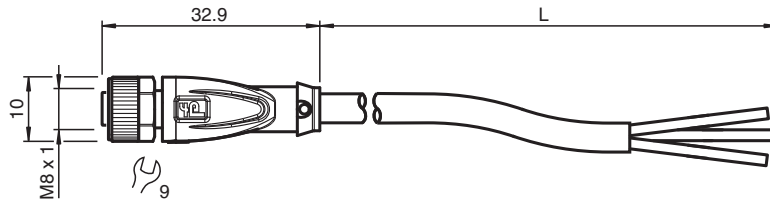

Female cordset V3-GM-5M-PVC

- Degree of protection IP68
- Specific design protects against loosening and inaccurate installation

Female cordset single-ended M8 straight A-coded, 3-pin, PVC cable grey

Dimensions

Technical Data

General specifications

Connector 1		
Connection		socket
Construction type		M8
Style		straight
Locking		screw connection
Number of pins		3
Coding		A-coded
Connector 2		
Connection		cable end

USA: +1 330 486 0001
fa-info@us.pepperl-fuchs.com

Germany: +49 621 776 1111
fa-info@de.pepperl-fuchs.com

Singapore: +65 6779 9091
fa-info@sg.pepperl-fuchs.com

PEPPERL+FUCHS

Technical Data

Tightening torque		0.4 Nm
Loosening protection		available
Tool installation		straight knurling and hexagon nut SW = 9 mm
Mating cycles		min. 100
Degree of protection		IP68
Cable		according to IEC/EN 60228 (DIN VDE 0295) class 5
Sheath diameter		4.3 mm
Bending radius		> 15 x cable diameter, moving > 10 x cable diameter, fixed
Sheath stripping force		max. 80 N / 300 mm
Sheath color		grey (similar to RAL 7001)
Number of cores		3
Core cross section		0.25 mm ²
Cores color		Core 1: brown Core 3: blue Core 4: black
Core construction		14 x 0.15 mm Ø
Length	L	5 m
Cable code		Li YY 3 x 0,25
Material		
Plug connector		
Screw connection		Zinc diecast, nickel-plated
Body		TPU, black
Seal		FKM
Contact surface		gold plated (Au)
Flammability		V-2
Cable		
Sheathing		PVC
Core insulation		PVC
Flammability		flame-resistant