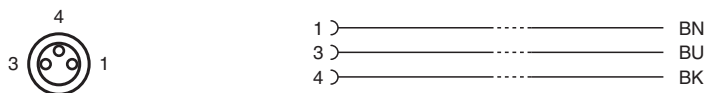

Technical Data

Tightening torque		0.4 Nm
Loosening protection		available
Tool installation		straight knurling and hexagon nut SW = 9 mm
Mating cycles		min. 100
Degree of protection		IP68
Cable		according to IEC/EN 60228 (DIN VDE 0295) class 5
Sheath diameter		4.3 mm
Bending radius		> 15 x cable diameter, moving > 10 x cable diameter, fixed
Sheath stripping force		max. 80 N / 300 mm
Sheath color		grey (similar to RAL 7001)
Number of cores		3
Core cross section		0.25 mm²
Cores color		Core 1: brown Core 3: blue Core 4: black
Core construction		14 x 0.15 mm Ø
Length	L	5 m
Cable code		Li YY 3 x 0,25
Material		
Plug connector		
Screw connection		Zinc diecast, nickel-plated
Body		TPU, black
Seal		FKM
Contact surface		gold plated (Au)
Flammability		V-2
Cable		
Sheathing		PVC
Core insulation		PVC
Flammability		flame-resistant

Connection

Accessories

	MH V3-SCREWDRIVER	Torque screwdriver (0.4 Nm)
	MH V3-BIT M8	plug-in cap for M8
	V1/V3-LABELHOLDER	Label holder
	V1/V3-LABEL	Label plate