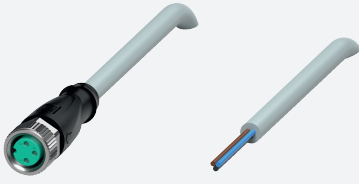

Female cordset V3-GM-5M-PVC

- Degree of protection IP68
- Specific design protects against loosening and inaccurate installation

Female cordset single-ended M8 straight A-coded, 3-pin, PVC cable grey

Dimensions

Technical Data

General specifications

Connector 1		
Connection		socket
Construction type		M8
Style		straight
Locking		screw connection
Number of pins		3
Coding		A-coded
Connector 2		
Connection		cable end

Electrical specifications

Operating voltage	U_B	max. 48 V AC / 60 V DC
Operating current	I_B	max. 3 A

Conformity

Degree of protection		EN 60529
Plug connection		connector M8 x 1 : IEC 61076-2-104

Ambient conditions

USA: +1 330 486 0001
fa-info@us.pepperl-fuchs.com

Germany: +49 621 776 1111
fa-info@de.pepperl-fuchs.com

Singapore: +65 6779 9091
fa-info@sg.pepperl-fuchs.com

PEPPERL+FUCHS

Technical Data

Tightening torque		0.4 Nm
Loosening protection		available
Tool installation		straight knurling and hexagon nut SW = 9 mm
Mating cycles		min. 100
Degree of protection		IP68
Cable		according to IEC/EN 60228 (DIN VDE 0295) class 5
Sheath diameter		4.3 mm
Bending radius		> 15 x cable diameter, moving > 10 x cable diameter, fixed
Sheath stripping force		max. 80 N / 300 mm
Sheath color		grey (similar to RAL 7001)
Number of cores		3
Core cross section		0.25 mm ²
Cores color		Core 1: brown Core 3: blue Core 4: black
Core construction		14 x 0.15 mm Ø
Length	L	5 m
Cable code		Li YY 3 x 0,25
Material		
Plug connector		
Screw connection		Zinc diecast, nickel-plated
Body		TPU, black
Seal		FKM
Contact surface		gold plated (Au)
Flammability		V-2
Cable		
Sheathing		PVC
Core insulation		PVC
Flammability		flame-resistant