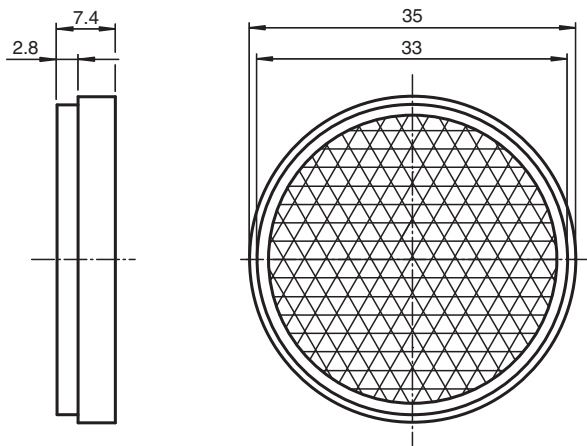

# Reflector REF-A35

- Self-adhesive for simple installation

Reflector, round  $\varnothing$  35 mm, self-adhesive

## Dimensions

## Technical Data

General specifications	
Construction type	circular
Ambient conditions	
Ambient temperature	-20 ... 85 °C (-4 ... 185 °F)
Mechanical specifications	
Material	PMMA/ABS
Mounting	self-adhesive