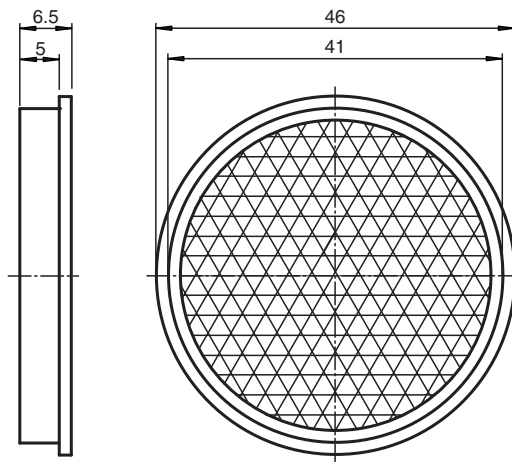

Reflector

REF-A46

- Self-adhesive for simple installation

Reflector, round \varnothing 46 mm, self-adhesive

Dimensions

Technical Data

General specifications

Construction type circular