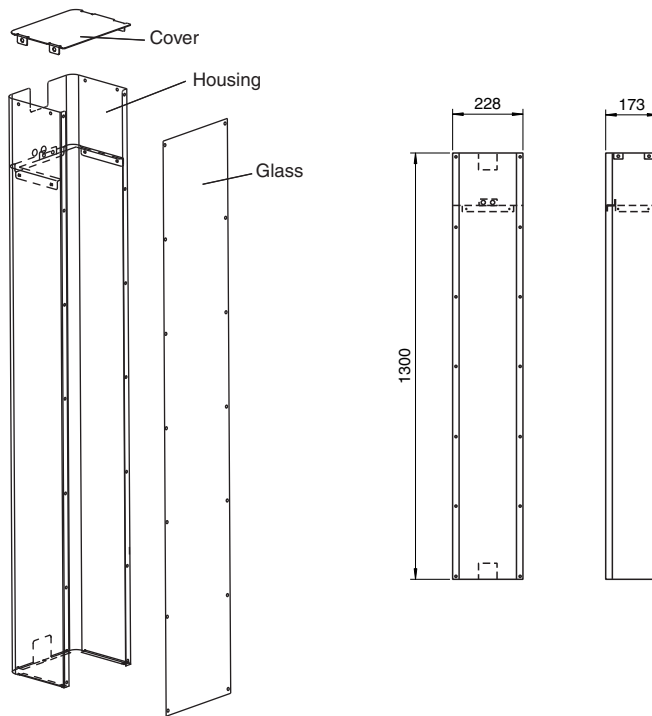

Mounting aid Safety Enclosure UC SLP/SLC

Housing for floor stand

Dimensions

Technical Data

Ambient conditions	
Storage temperature	-40 ... 85 °C (-40 ... 185 °F)
Mechanical specifications	
Material	Diecast zinc
Mounting	Mounting accessories included
Suitable series	
Safety Series	SLP / SLC