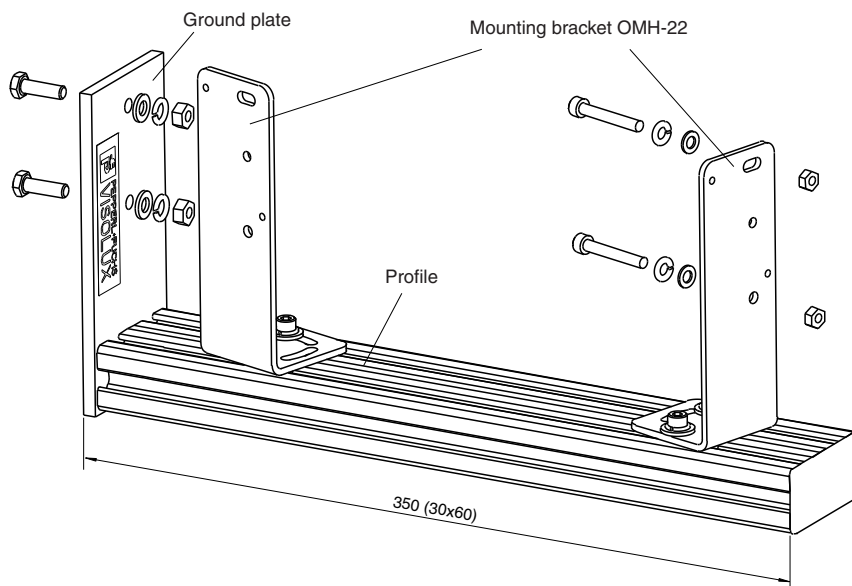

Mounting aid Safety MS SLPCM

■ Muting set

Mounting bracket

Dimensions

Technical Data

Ambient conditions

Storage temperature -40 ... 85 °C (-40 ... 185 °F)

Mechanical specifications

Mounting Mounting accessories included

Suitable series

Safety Series SLPCM

Release date: 2020-03-23 Date of issue: 2020-10-06 Filename: 126046_eng.pdf

Refer to "General Notes Relating to Pepperl+Fuchs Product Information".

Scope of Delivery

Supplied accessories

The muting set consists of:

- Base for mounting at the housing pro-file of series SLPCM-safety light grids
- Mounting aid OMH-22 (1x)
- Fixation material