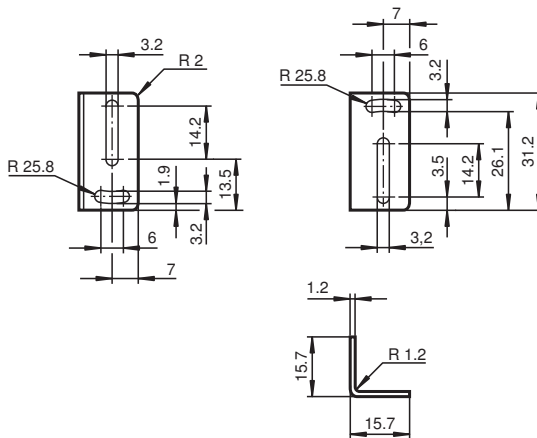

Mounting aid OMH-ML7-02

- Mounting bracket
- Simple and fast mounting

Mounting aid for ML7 and ML8 series, Mounting bracket

Dimensions

Technical Data

Mechanical specifications

Material	Stainless steel
Mass	approx. 8 g
Mounting	Mounting accessories included