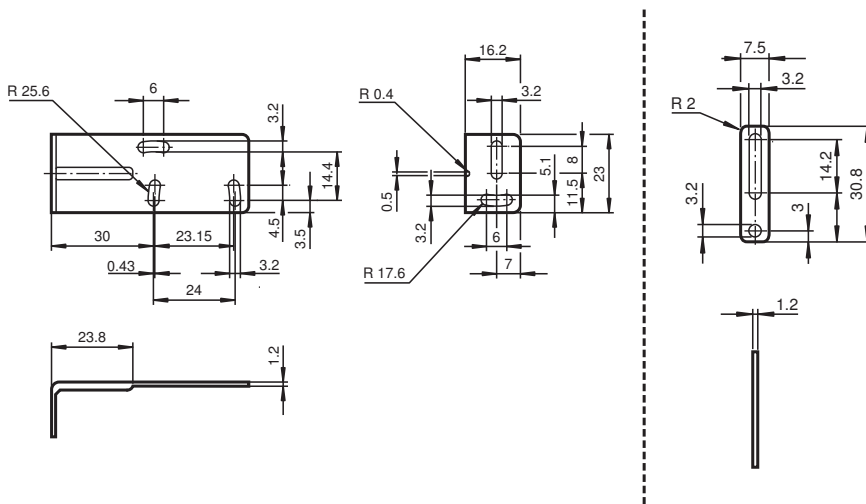

## Montagekit OMH-ML7-01

- Mounting bracket
- Simple and fast mounting

Mounting set consisting of bracket OMH-ML-01 sheet OMH-ML7-03, and fastening material

### Dimensions

### Technical Data

Mechanical specifications	
Material	Stainless steel
Mass	approx. 30 g
Mounting	Mounting accessories included
Suitable series	
Series	ML7 ML71 ML8

Release date: 2020-03-23 Date of issue: 2020-06-29 Filename: 133906\_eng.pdf