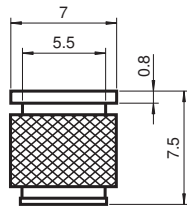

Mounting aid OMH-LS610-02

- Mounting bracket
- Simple and fast mounting

Direct mounting set consisting of 4 x M4 threaded inserts

Dimensions

Technical Data

Mechanical specifications

Material: brass

Suitable series