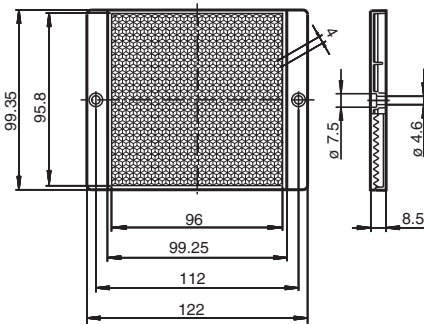

Reflector REF-H100

- Mounting holes for simple installation

Reflector, rectangular 122 mm x 99.35 mm, mounting holes

Dimensions

Technical Data

General specifications

Construction type rectangular

Ambient conditions

Ambient temperature -40 ... 70 °C (-40 ... 158 °F)

Mechanical specifications

Material PMMA
 Dimensions 122 mm x 99.35 mm x 8.5 mm
 Mounting mounting holes

Release date: 2020-03-23 Date of issue: 2020-06-29 Filename: 184360_eng.pdf