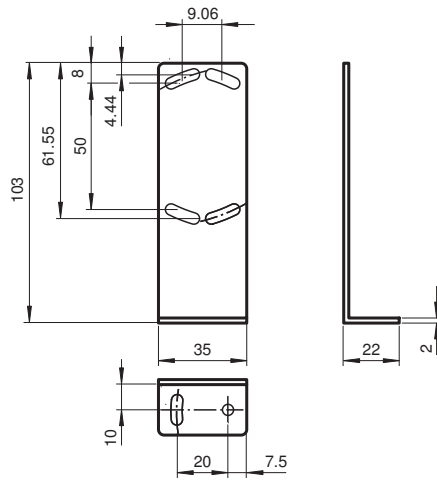

# Mounting aid OMH-RL31-02

- Mounting bracket
- Simple and fast mounting

Mounting bracket narrow

## Dimensions

### Mechanical specifications

Material: Metal sheet (steel), zinc-plated