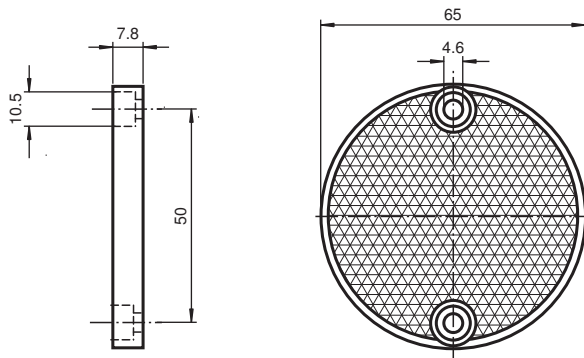

# Reflector REF-C65

- Mounting holes for simple installation

Reflector, round  $\varnothing$  65 mm, mounting holes

## Dimensions

### Mechanical specifications

Material PMMA/ABS

Dimensions Diameter: 65 mm

Mounting mounting hole

Release date: 2020-03-23 Date of issue: 2020-06-29 Filename: 195296\_eng.pdf

Refer to "General Notes Relating to Pepperl+Fuchs Product Information".