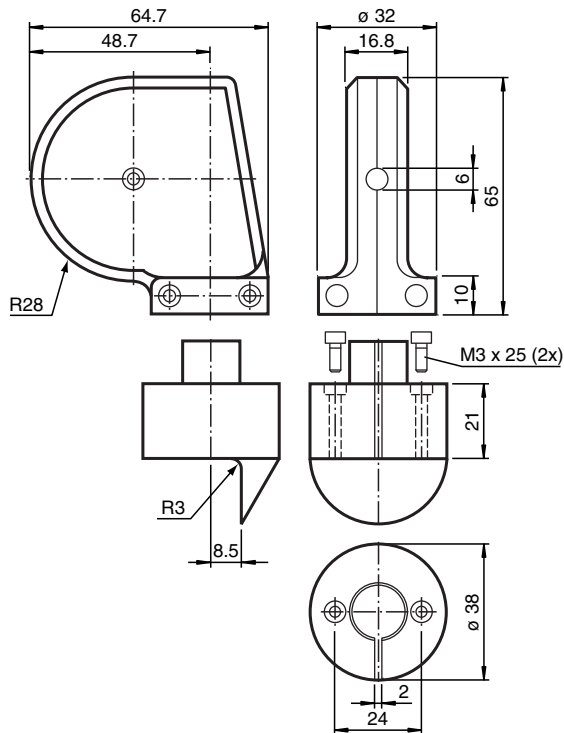

Guide pulley SL-RP/GS80

■ Suitable for cable pulls SL30.../GS80

Guide pulley

Dimensions

Technical Data

Ambient conditions

Ambient temperature	-20 ... 60 °C (-4 ... 140 °F)
Storage temperature	-40 ... 80 °C (-40 ... 176 °F)

Mechanical specifications

Material	ABS, anthracite
Mass	100 g

Release date: 2022-04-21 | Date of issue: 2022-12-12 | Filename: 203843_eng.pdf

Refer to "General Notes Relating to Pepperl+Fuchs Product Information".