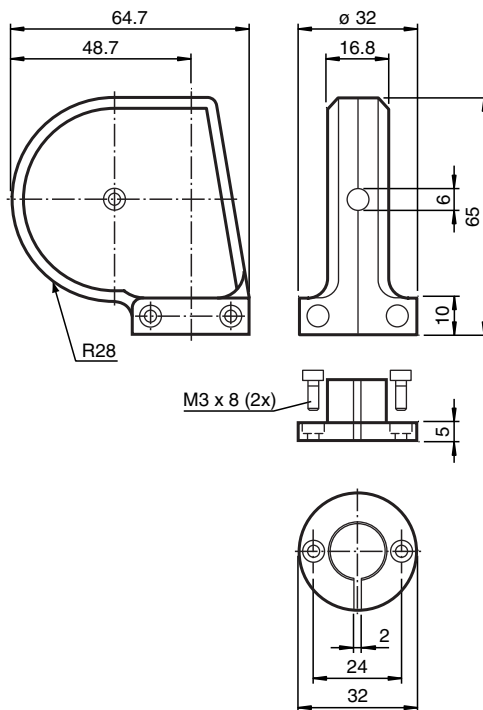

Guide pulley SL-RP/GS130/GS190

- Suitable for cable pulls SL30.../GS130 and SL30.../GS190

Guide pulley for cable pulls SL30.../GS130 and SL30.../GS190

Dimensions

Technical Data

Ambient conditions

Ambient temperature	-20 ... 60 °C (-4 ... 140 °F)
Storage temperature	-40 ... 80 °C (-40 ... 176 °F)

Mechanical specifications

Material	ABS, anthracite
Mass	100 g