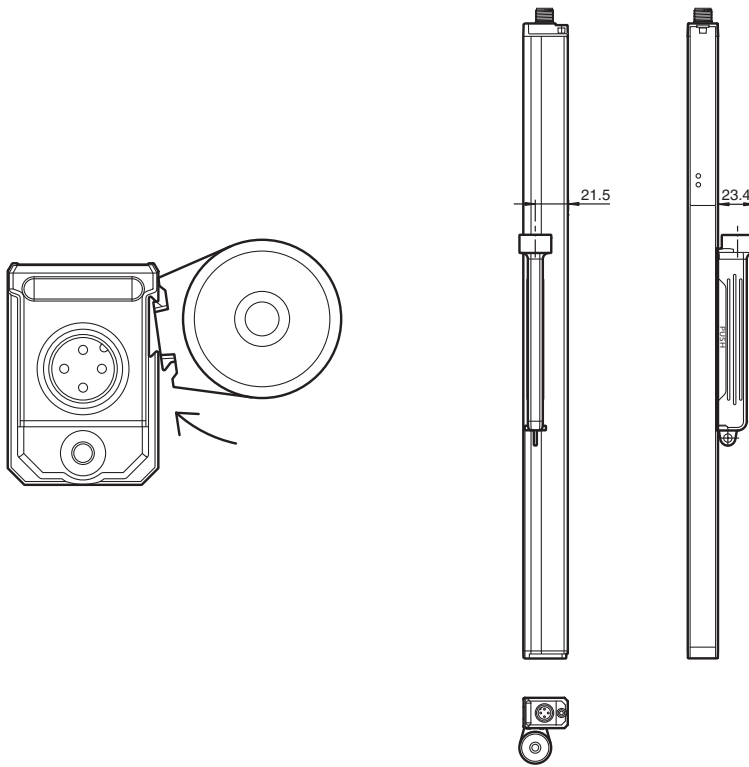

Montage/Installation/Montaje/Montaggio

Release date: 2020-03-23 Date of issue: 2020-10-06 Filename: 205991_eng.pdf

Refer to "General Notes Relating to Pepperl+Fuchs Product Information".

Pepperl+Fuchs Group
www.pepperl-fuchs.com

USA: +1 330 486 0001
fa-info@us.pepperl-fuchs.com

Germany: +49 621 776 1111
fa-info@de.pepperl-fuchs.com

Singapore: +65 6779 9091
fa-info@sg.pepperl-fuchs.com

PEPPERL+FUCHS