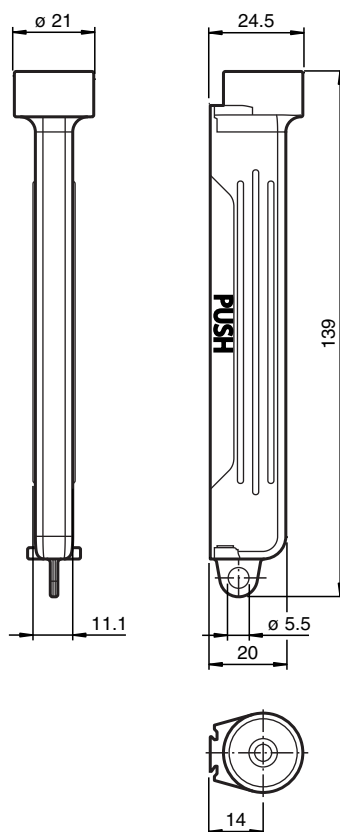

Alignment aid

AA SLCT-01

- Simplified alignment of the SLCS and SLCT safety light curtains

Profile alignment aid; simplified alignment of the SLCS and SLCT safety light curtains

Dimensions

Technical Data

Mechanical specifications