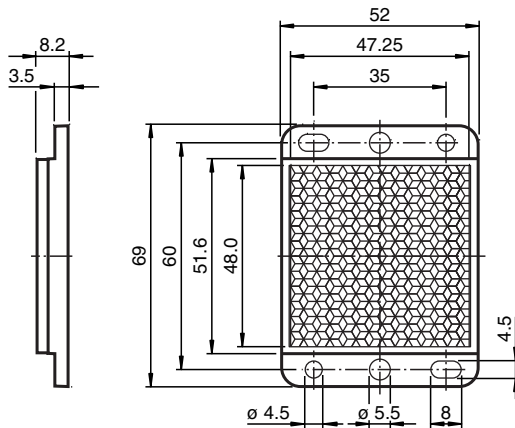

Reflector REF-H52

- Mounting holes for simple installation

Reflector, rectangular 69 mm x 52 mm, mounting holes, fixing strap

Dimensions

Technical Data

General specifications	
Construction type	rectangular
Ambient conditions	
Ambient temperature	-40 ... 70 °C (-40 ... 158 °F)
Mechanical specifications	
Material	PMMA
Dimensions	69 mm x 52 mm x 8.2 mm
Mounting	mounting holes