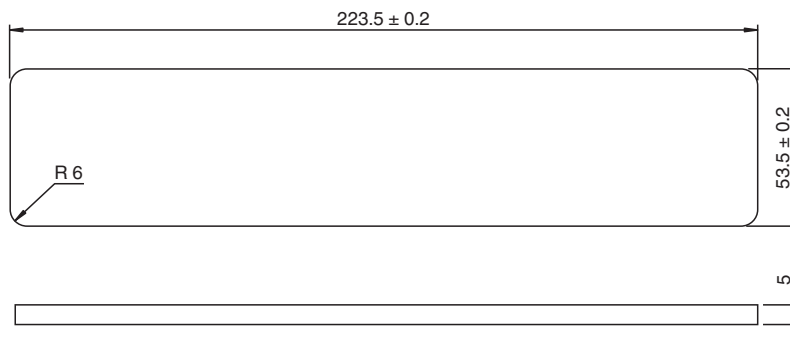

Replacement glass OIZ-FG500

- Simple and fast mounting

Replacement glass for series OIT300, OIT500 and OIT1500

Dimensions

Technical Data

Mechanical specifications

Material	glass
Mass	approx. 143 g
Dimensions	223.5 mm x 53.5 mm x 5 mm