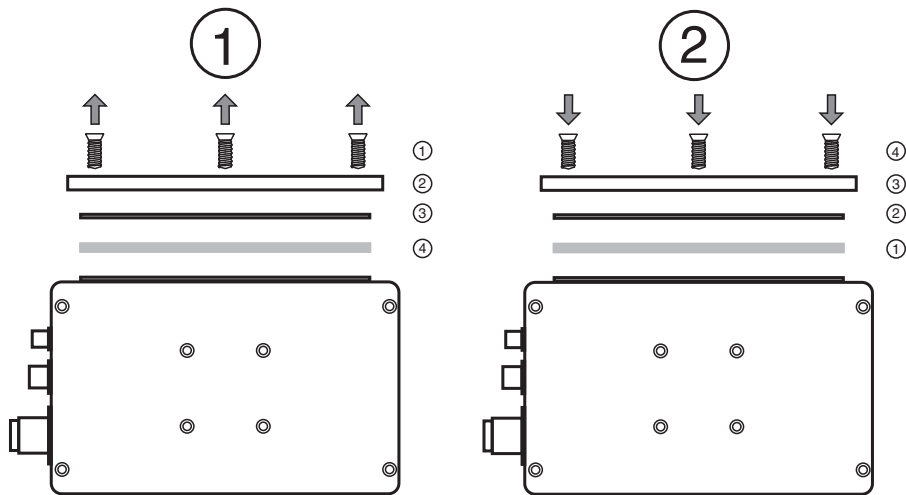

Release date: 2021-09-06 Date of issue: 2021-09-06 Filename: 236799_eng.pdf

Refer to "General Notes Relating to Pepperl+Fuchs Product Information".

Pepperl+Fuchs Group
www.pepperl-fuchs.com

USA: +1 330 486 0001
fa-info@us.pepperl-fuchs.com

Germany: +49 621 776 1111
fa-info@de.pepperl-fuchs.com

Singapore: +65 6779 9091
fa-info@sg.pepperl-fuchs.com

PF PEPPERL+FUCHS