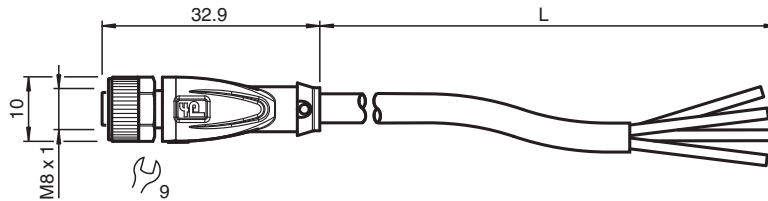

Female cordset

V31-GM-25M-PVC

- Degree of protection IP68
- Specific design protects against loosening and inaccurate installation

Female cordset single-ended M8 straight A-coded, 4-pin, PVC cable grey

Dimensions

Technical Data

General specifications

Connector 1	
Connection	socket
Construction type	M8
Style	straight
Locking	screw connection
Number of pins	4
Coding	A-coded
Connector 2	
Connection	cable end

Electrical specifications

Operating voltage	U_B	max. 30 V AC/DC
Operating current	I_B	max. 3 A

Conformity

Degree of protection	EN 60529
Plug connection	connector M8 x 1 : IEC 61076-2-104

Ambient conditions

Ambient temperature	
Plug connector	-40 ... 90 °C (-40 ... 194 °F)
Cable, fixed	-40 ... 70 °C (-40 ... 158 °F)
Cable, flexing	-5 ... 70 °C (23 ... 158 °F)
Pollution degree	3

Technical Data

Tightening torque		0.4 Nm
Loosening protection		available
Tool installation		straight knurling and hexagon nut SW = 9 mm
Mating cycles		min. 100
Degree of protection		IP68
Cable		according to IEC/EN 60228 (DIN VDE 0295) class 5
Sheath diameter		4.3 mm
Bending radius		> 15 x cable diameter, moving > 10 x cable diameter, fixed
Sheath stripping force		max. 80 N / 300 mm
Sheath color		grey (similar to RAL 7001)
Number of cores		4
Core cross section		0.25 mm ²
Cores color		Core 1: brown Core 2: white Core 3: blue Core 4: black
Core construction		14 x 0.15 mm Ø
Length	L	25 m
Cable code		Li YY 4 x 0,25
Material		
Plug connector		
Screw connection		Zinc diecast, nickel-plated
Body		TPU, black
Seal		FKM
Contact surface		gold plated (Au)
Flammability		V-2
Cable		
Sheathing		PVC
Core insulation		PVC
Flammability		flame-resistant