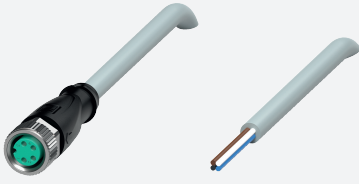

Female cordset

V31-GM-25M-PVC

- Degree of protection IP68
- Specific design protects against loosening and inaccurate installation

Female cordset single-ended M8 straight A-coded, 4-pin, PVC cable grey

Dimensions

Technical Data

General specifications

Connector 1	
Connection	socket
Construction type	M8
Style	straight
Locking	screw connection
Number of pins	4
Coding	A-coded
Connector 2	
Connection	cable end

Electrical specifications

Operating voltage	U_B	max. 30 V AC/DC
Operating current	I_B	max. 3 A

Conformity

Degree of protection	EN 60529
Plug connection	connector M8 x 1 : IEC 61076-2-104

Ambient conditions

Ambient temperature	
Plug connector	-40 ... 90 °C (-40 ... 194 °F)
Cable, fixed	-40 ... 70 °C (-40 ... 158 °F)
Cable, flexing	-5 ... 70 °C (23 ... 158 °F)
Pollution degree	3

Technical Data

Tightening torque		0.4 Nm
Loosening protection		available
Tool installation		straight knurling and hexagon nut SW = 9 mm
Mating cycles		min. 100
Degree of protection		IP68
Cable		according to IEC/EN 60228 (DIN VDE 0295) class 5
Sheath diameter		4.3 mm
Bending radius		> 15 x cable diameter, moving > 10 x cable diameter, fixed
Sheath stripping force		max. 80 N / 300 mm
Sheath color		grey (similar to RAL 7001)
Number of cores		4
Core cross section		0.25 mm ²
Cores color		Core 1: brown Core 2: white Core 3: blue Core 4: black
Core construction		14 x 0.15 mm Ø
Length	L	25 m
Cable code		Li YY 4 x 0,25
Material		
Plug connector		
Screw connection		Zinc diecast, nickel-plated
Body		TPU, black
Seal		FKM
Contact surface		gold plated (Au)
Flammability		V-2
Cable		
Sheathing		PVC
Core insulation		PVC
Flammability		flame-resistant