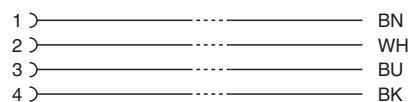

Technical Data

Tightening torque		0.4 Nm
Loosening protection		available
Tool installation		straight knurling and hexagon nut SW = 9 mm
Mating cycles		min. 100
Degree of protection		IP68
Cable		according to IEC/EN 60228 (DIN VDE 0295) class 5
Sheath diameter		4.3 mm
Bending radius		> 15 x cable diameter, moving > 10 x cable diameter, fixed
Sheath stripping force		max. 80 N / 300 mm
Sheath color		grey (similar to RAL 7001)
Number of cores		4
Core cross section		0.25 mm²
Cores color		Core 1: brown Core 2: white Core 3: blue Core 4: black
Core construction		14 x 0.15 mm Ø
Length	L	25 m
Cable code		Li YY 4 x 0,25
Material		
Plug connector		
Screw connection		Zinc diecast, nickel-plated
Body		TPU, black
Seal		FKM
Contact surface		gold plated (Au)
Flammability		V-2
Cable		
Sheathing		PVC
Core insulation		PVC
Flammability		flame-resistant

Connection

Accessories

	MH V3-SCREWDRIVER	Torque screwdriver (0.4 Nm)
	MH V3-BIT M8	plug-in cap for M8
	V1/V3-LABELHOLDER	Label holder
	V1/V3-LABEL	Label plate