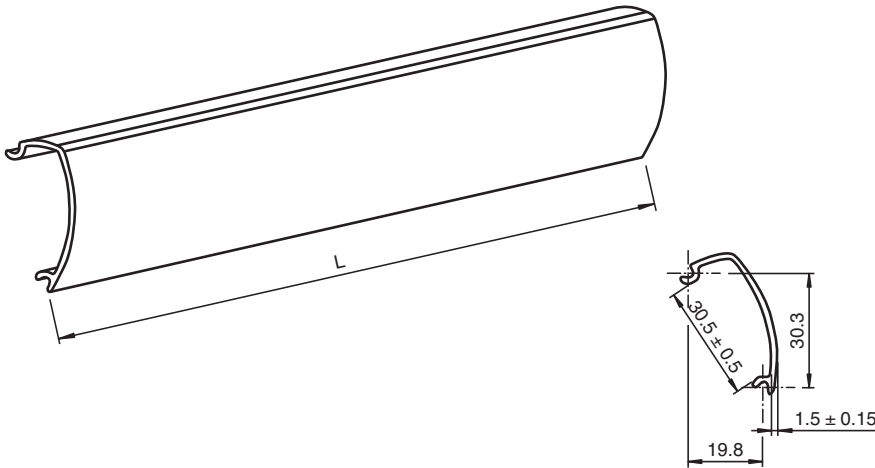

Accessories

DoorScan Cover L3000 5pcs

- Profile cover for aluminum profile for DoorScan Series
- Length 3000 mm
- for DoorScan design with great profil length

Housing cover DoorScan

Dimensions

Technical Data

Ambient conditions

Ambient temperature -30 ... 60 °C (-22 ... 140 °F)

Mechanical specifications

Housing length L 3000 mm

Material PMMA

Suitable series

Series DoorScan®

Accessories

	DoorScan Weather Cap L1200	All-weather hood for DoorScan® and TopScan series sensing strips
	DoorScan Transfer Loop	Door transition cable to door controller for DoorScan® sensor, including cable sheathing and strain relief
	DoorScan Connection Cable 5p	Connecting cable with 5 plug-in connections for DoorScan®-I/-T/-R modules