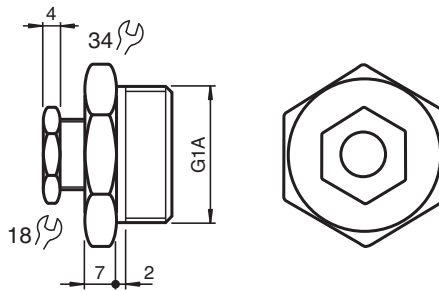

## Gland screw connection LFL-Z132-EMS

Gland screw connection

### Dimensions

#### Mechanical specifications

Cable diameter	5 ... 12 mm
Material	brass , PA
Mass	160 g
Process connection	G1A

Release date: 2020-07-31 Date of issue: 2020-09-23 Filename: 262203\_eng.pdf

Refer to "General Notes Relating to Pepperl+Fuchs Product Information".