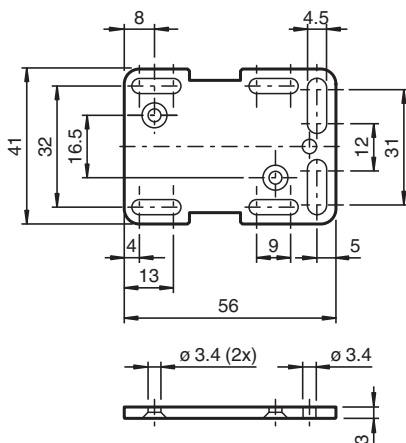

Mounting plate MH-F64

- Simple and fast mounting

Mounting plate

Dimensions

Technical Data

Mechanical specifications	
Material	aluminum, black anodized
Dimensions	
Height	3 mm
Width	41 mm
Length	56 mm
Mounting	2 screws M3 x 10
General information	
Packing unit	1 item(s)