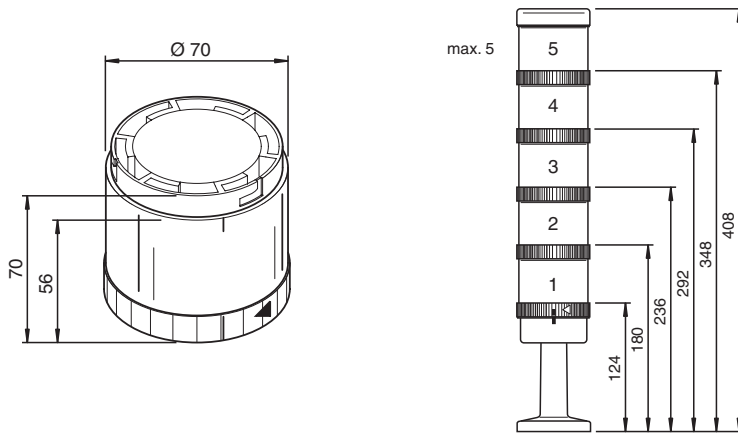

### Function

The LED permanent light element converts electrical signals to optical signals. The light element is available in various colours and the bayonet type connector allows easy installation on the corresponding terminal. The modular design permits user-defined combinations and reduces operation costs and storage costs. The illuminant based on LED technology is integrated in the spherical cap and features an excellent illumination, good resistance against shock and vibration as well as a long service life, which also means good MTBF figures (Mean Time Between Failures).

### Dimensions